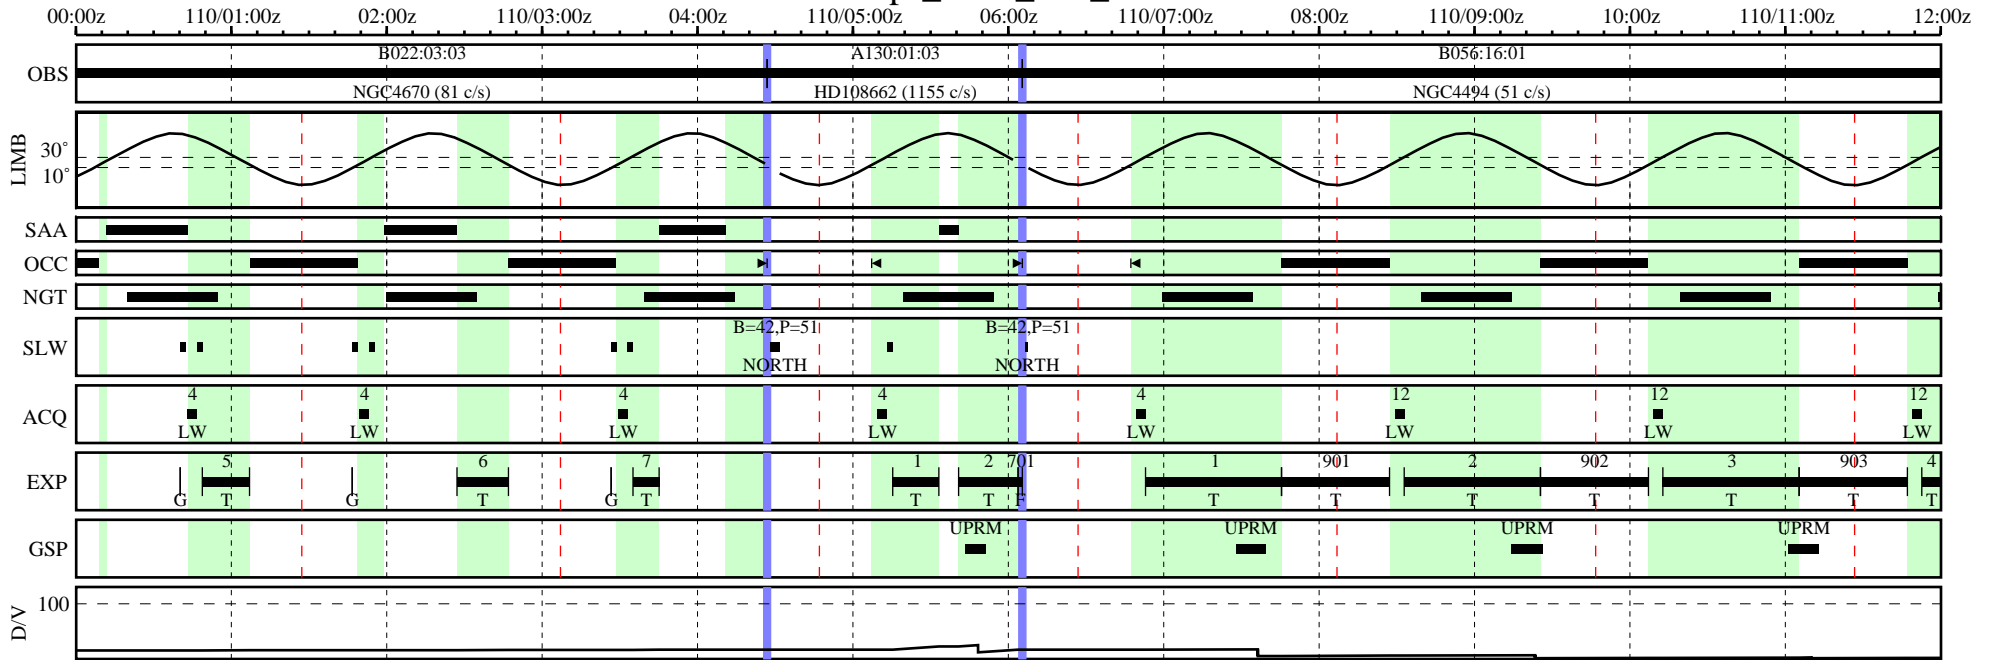

FUSE MPS Graphical Timeline

MPS264 - mps_2001_108_09575.001