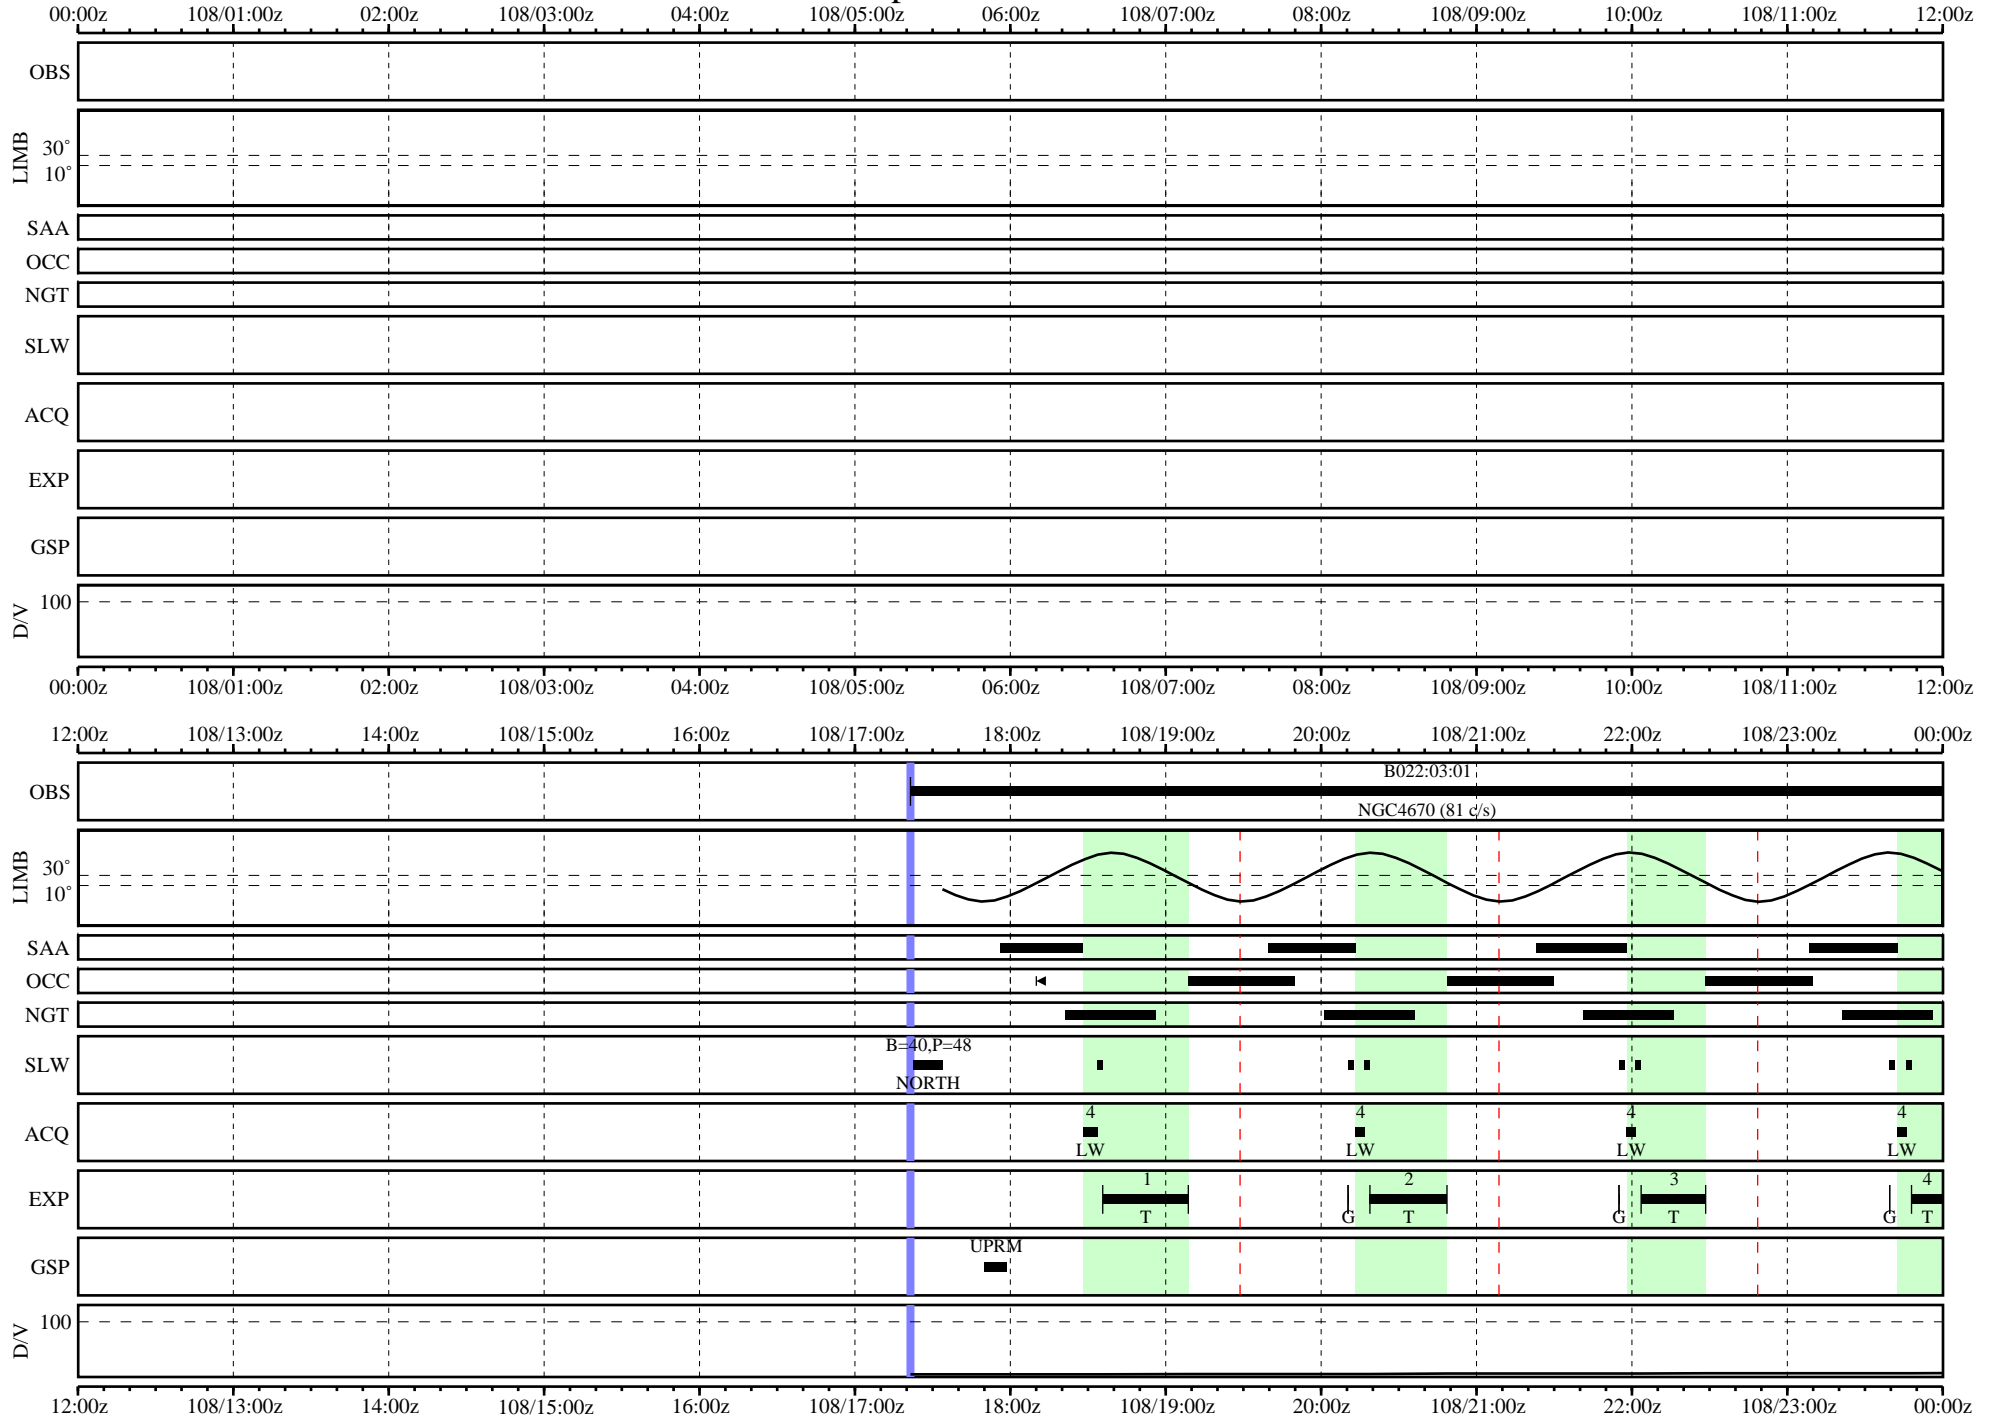

# FUSE MPS Graphical Timeline

MPS264 - mps\_2001\_108\_09575.001