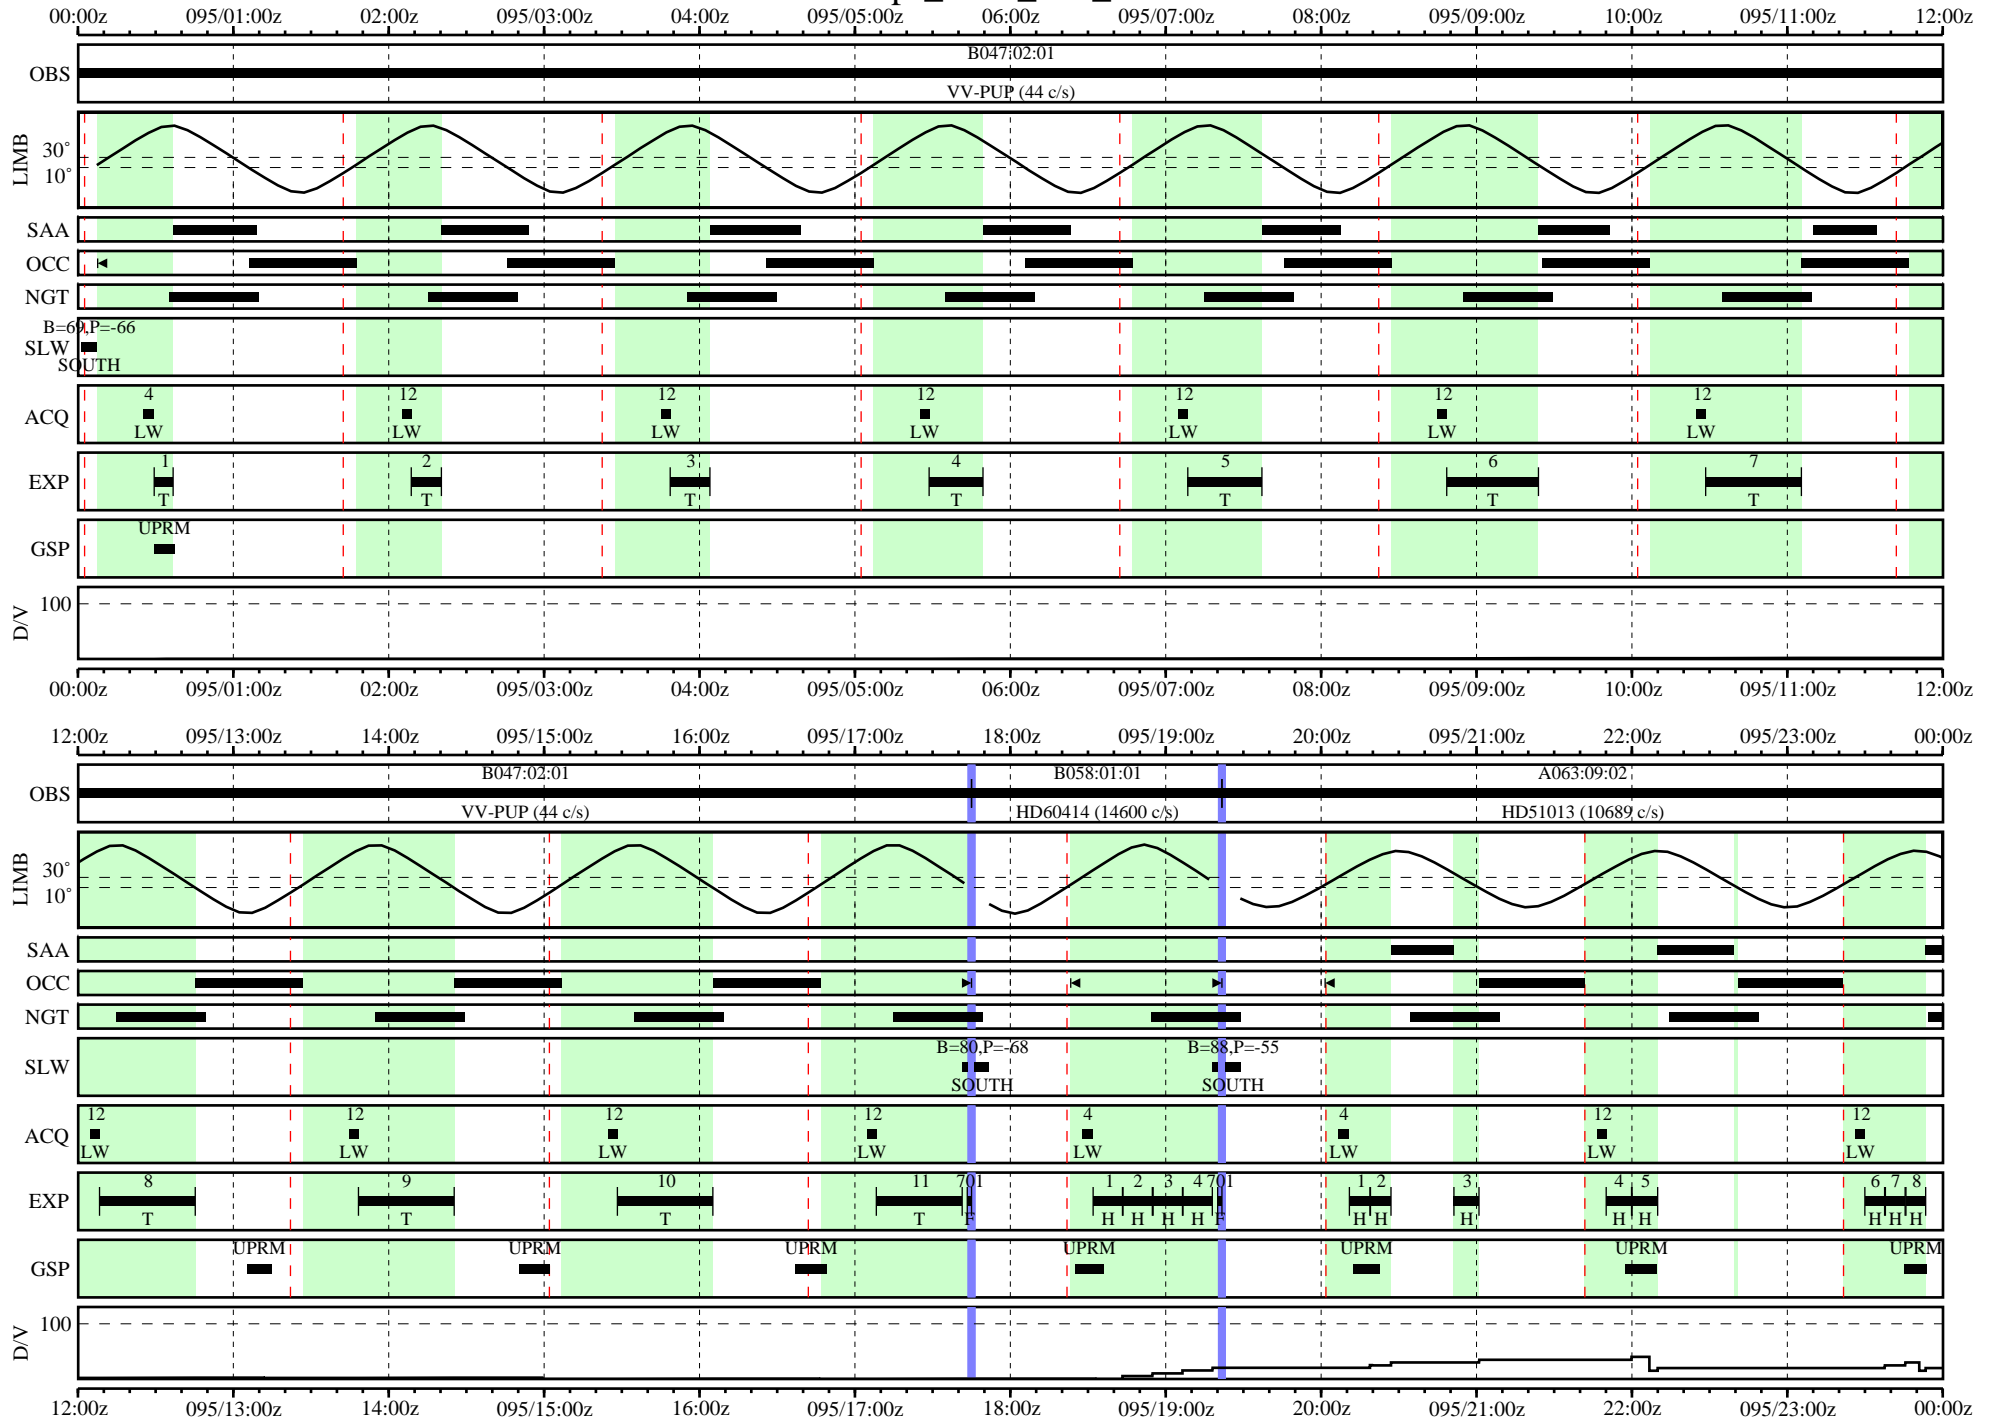

FUSE MPS Graphical Timeline

MPS261 - mps_2001_094_09373.001

FUSE MPS Graphical Timeline

MPS261 - mps_2001_094_09373.001

FUSE MPS Graphical Timeline

MPS261 - mps_2001_094_09373.001

FUSE MPS Graphical Timeline

MPS261 - mps_2001_094_09373.001