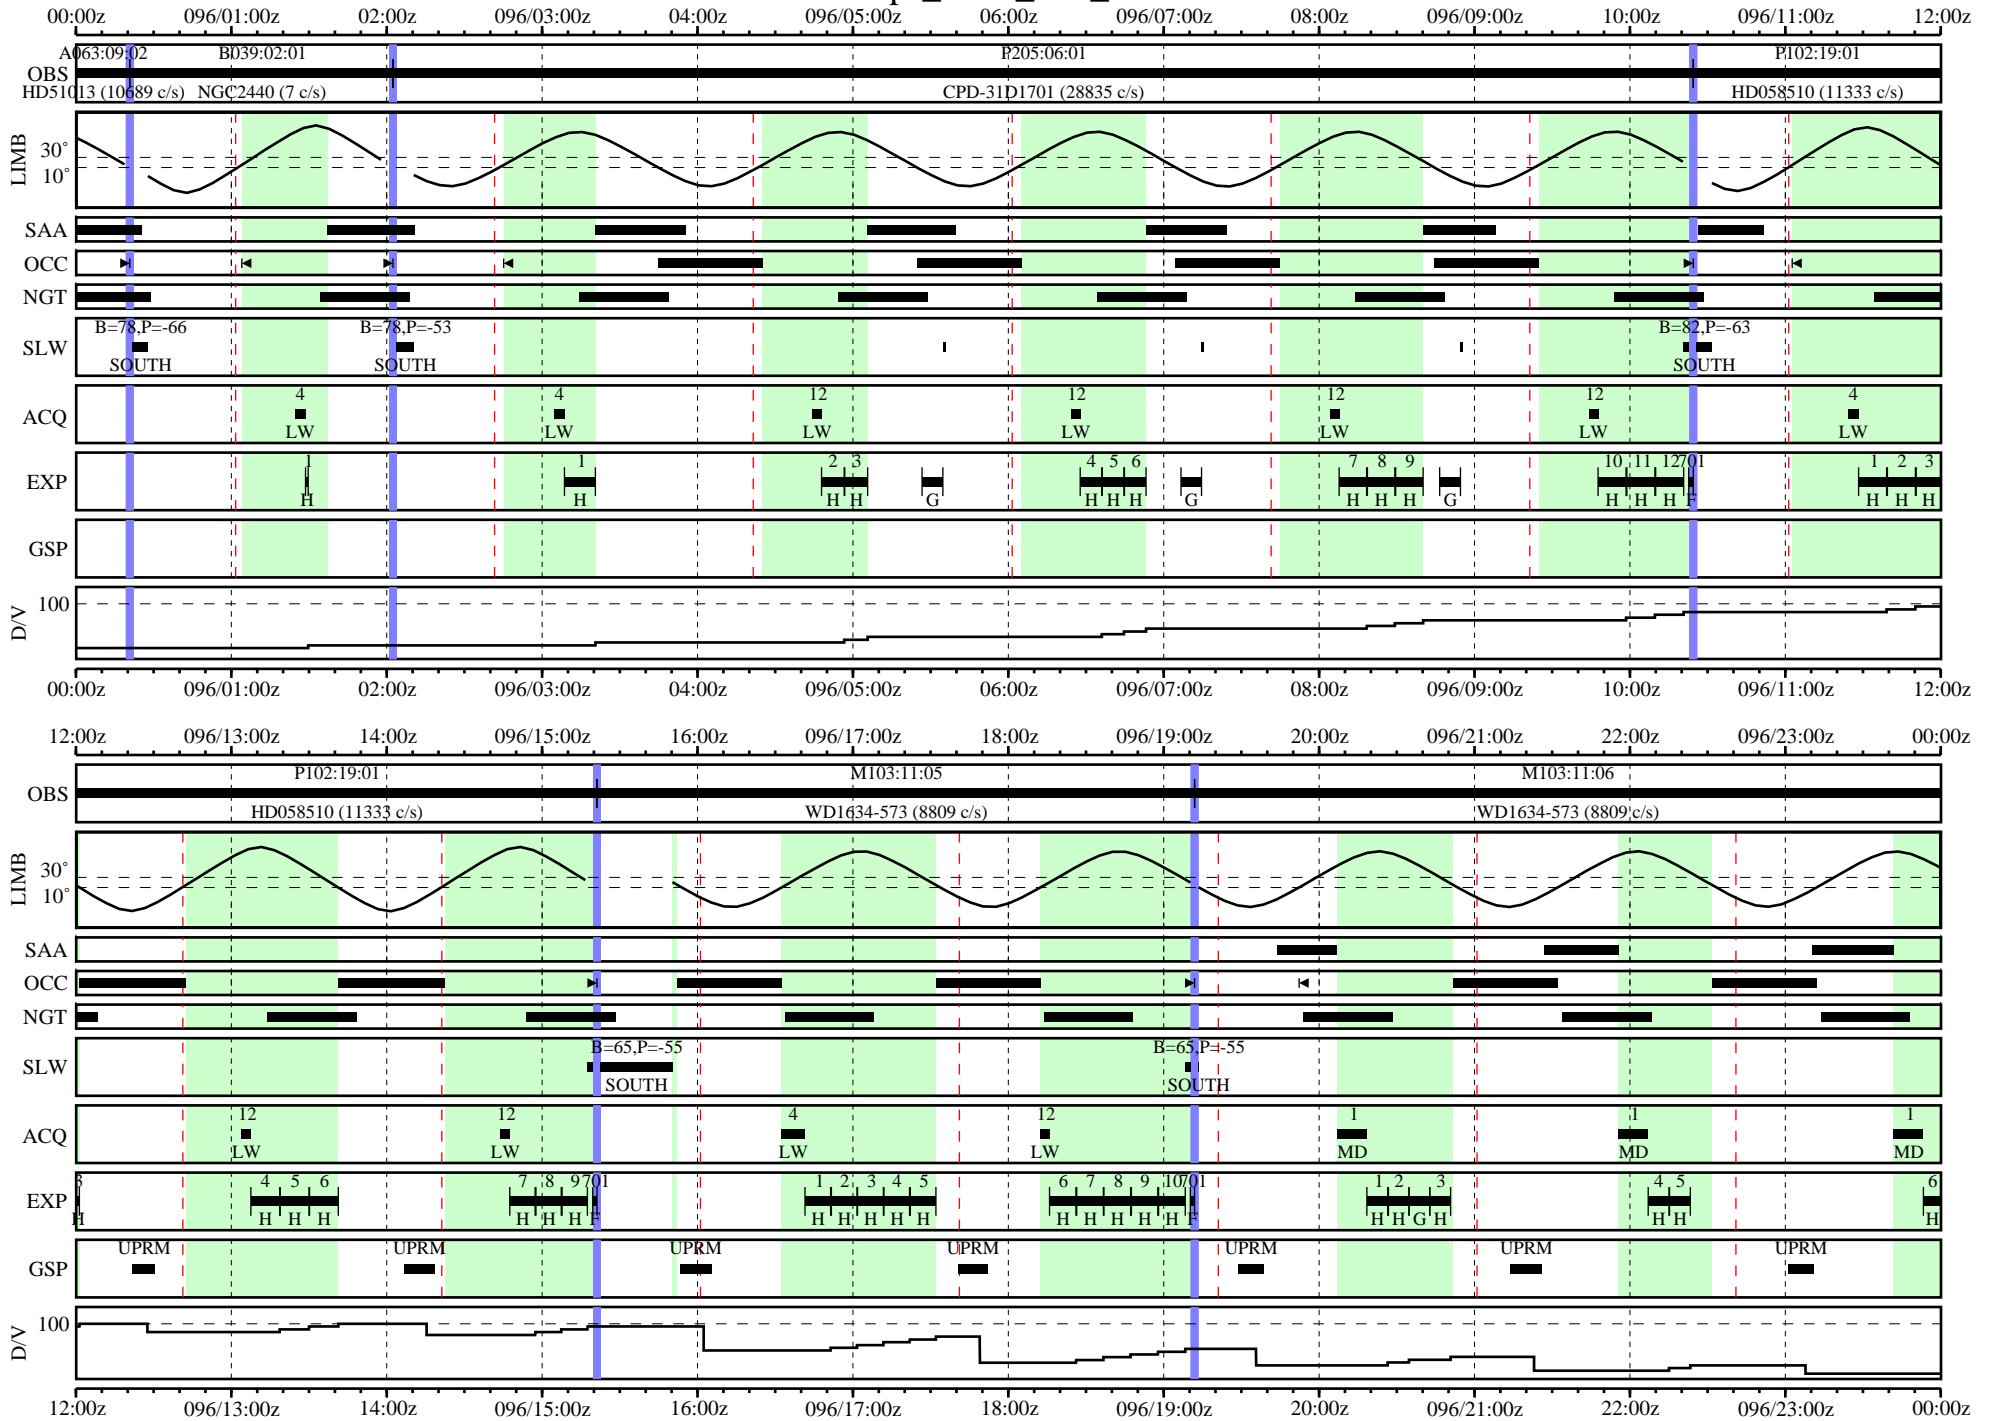

# FUSE MPS Graphical Timeline

MPS261 - mps\_2001\_094\_09373.001