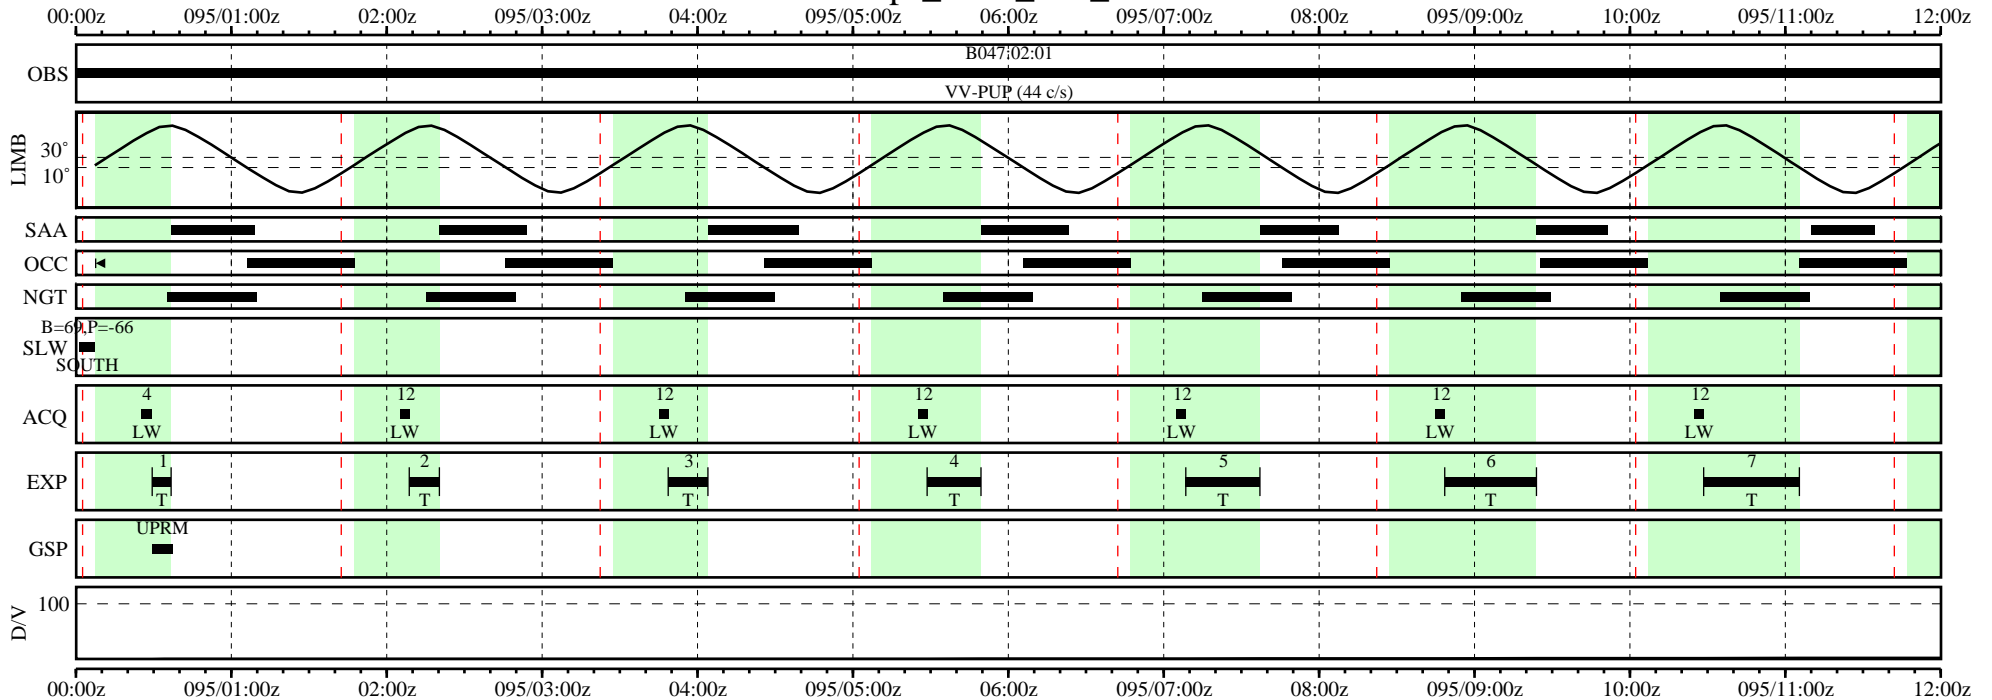

# FUSE MPS Graphical Timeline

MPS261 - mps\_2001\_094\_09373.001