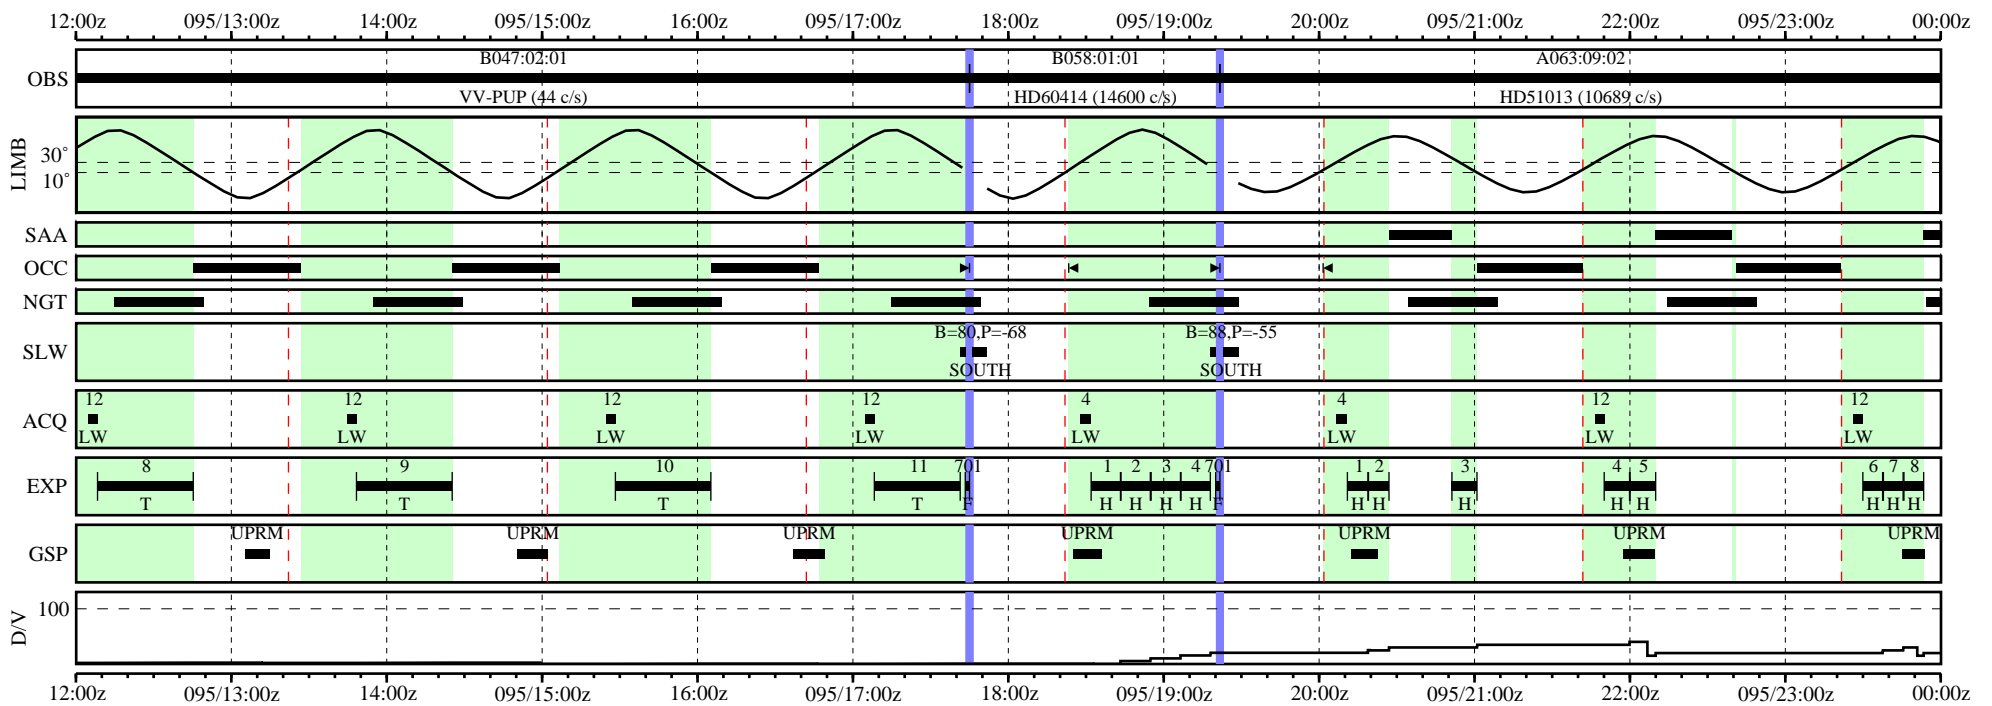

# FUSE MPS Graphical Timeline

MPS261 - mps\_2001\_094\_09373.001