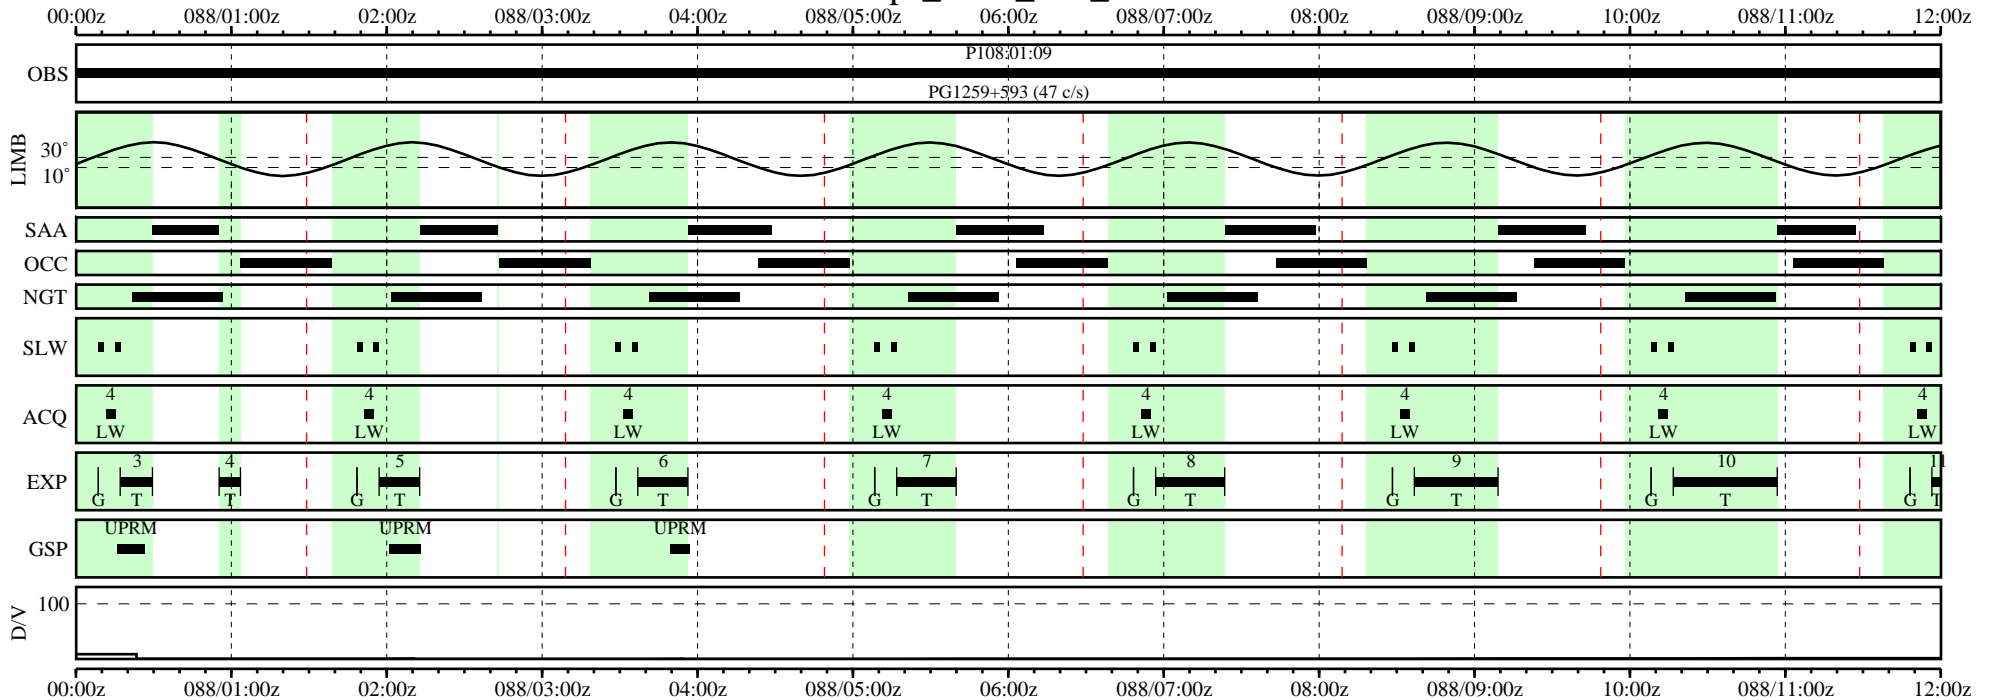

# FUSE MPS Graphical Timeline

MPS259 - mps\_2001\_087\_09274.001