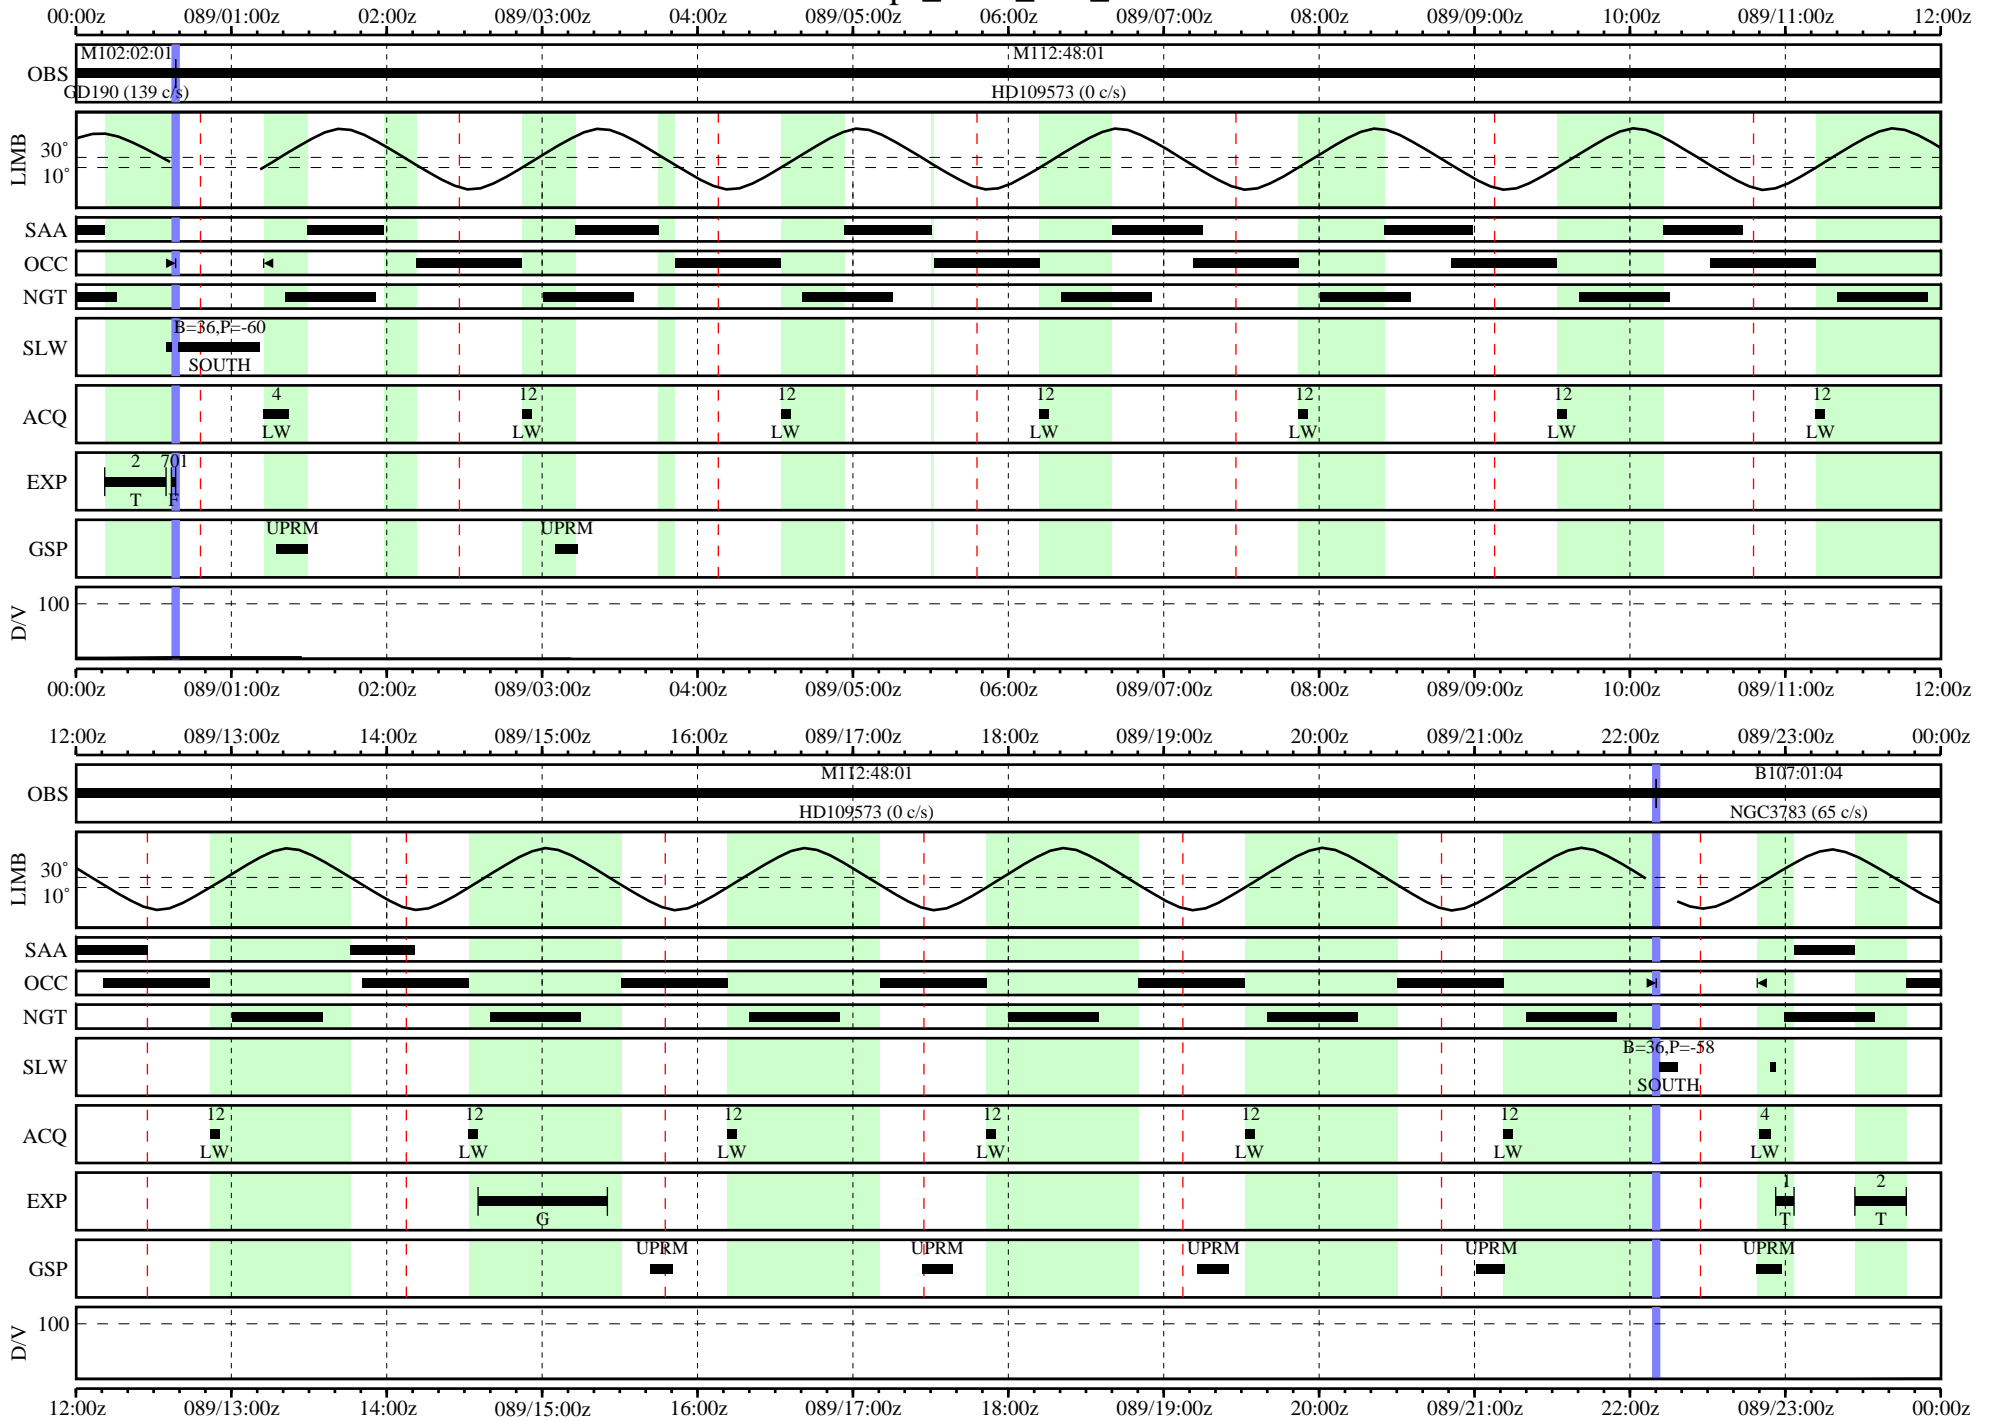

# FUSE MPS Graphical Timeline

MPS259 - mps\_2001\_087\_09274.001