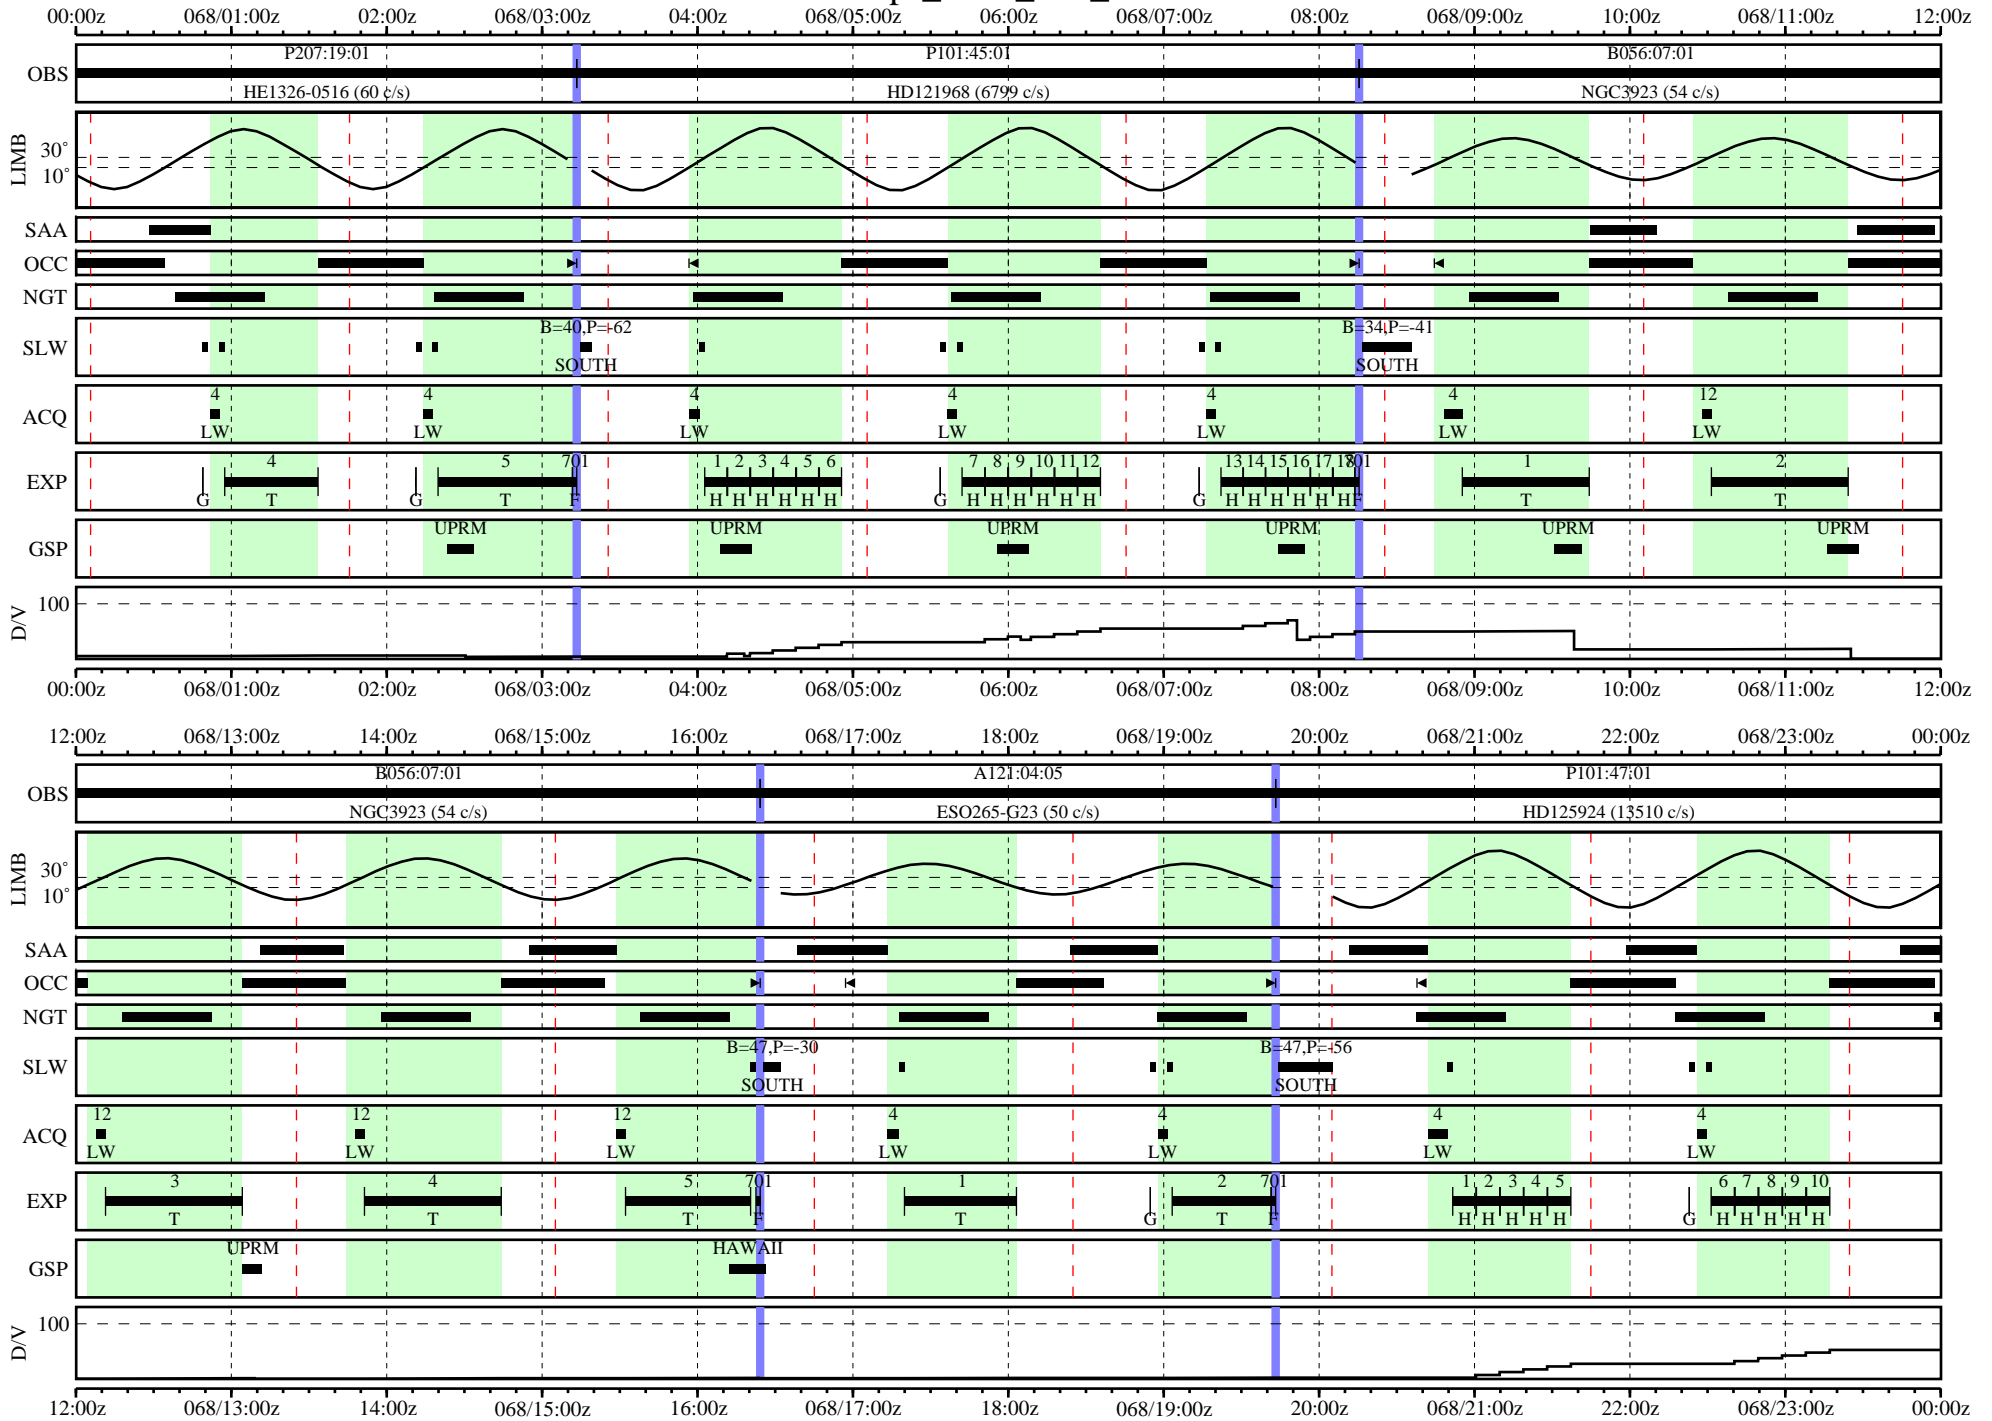

# FUSE MPS Graphical Timeline

MPS254 - mps\_2001\_067\_08974.001