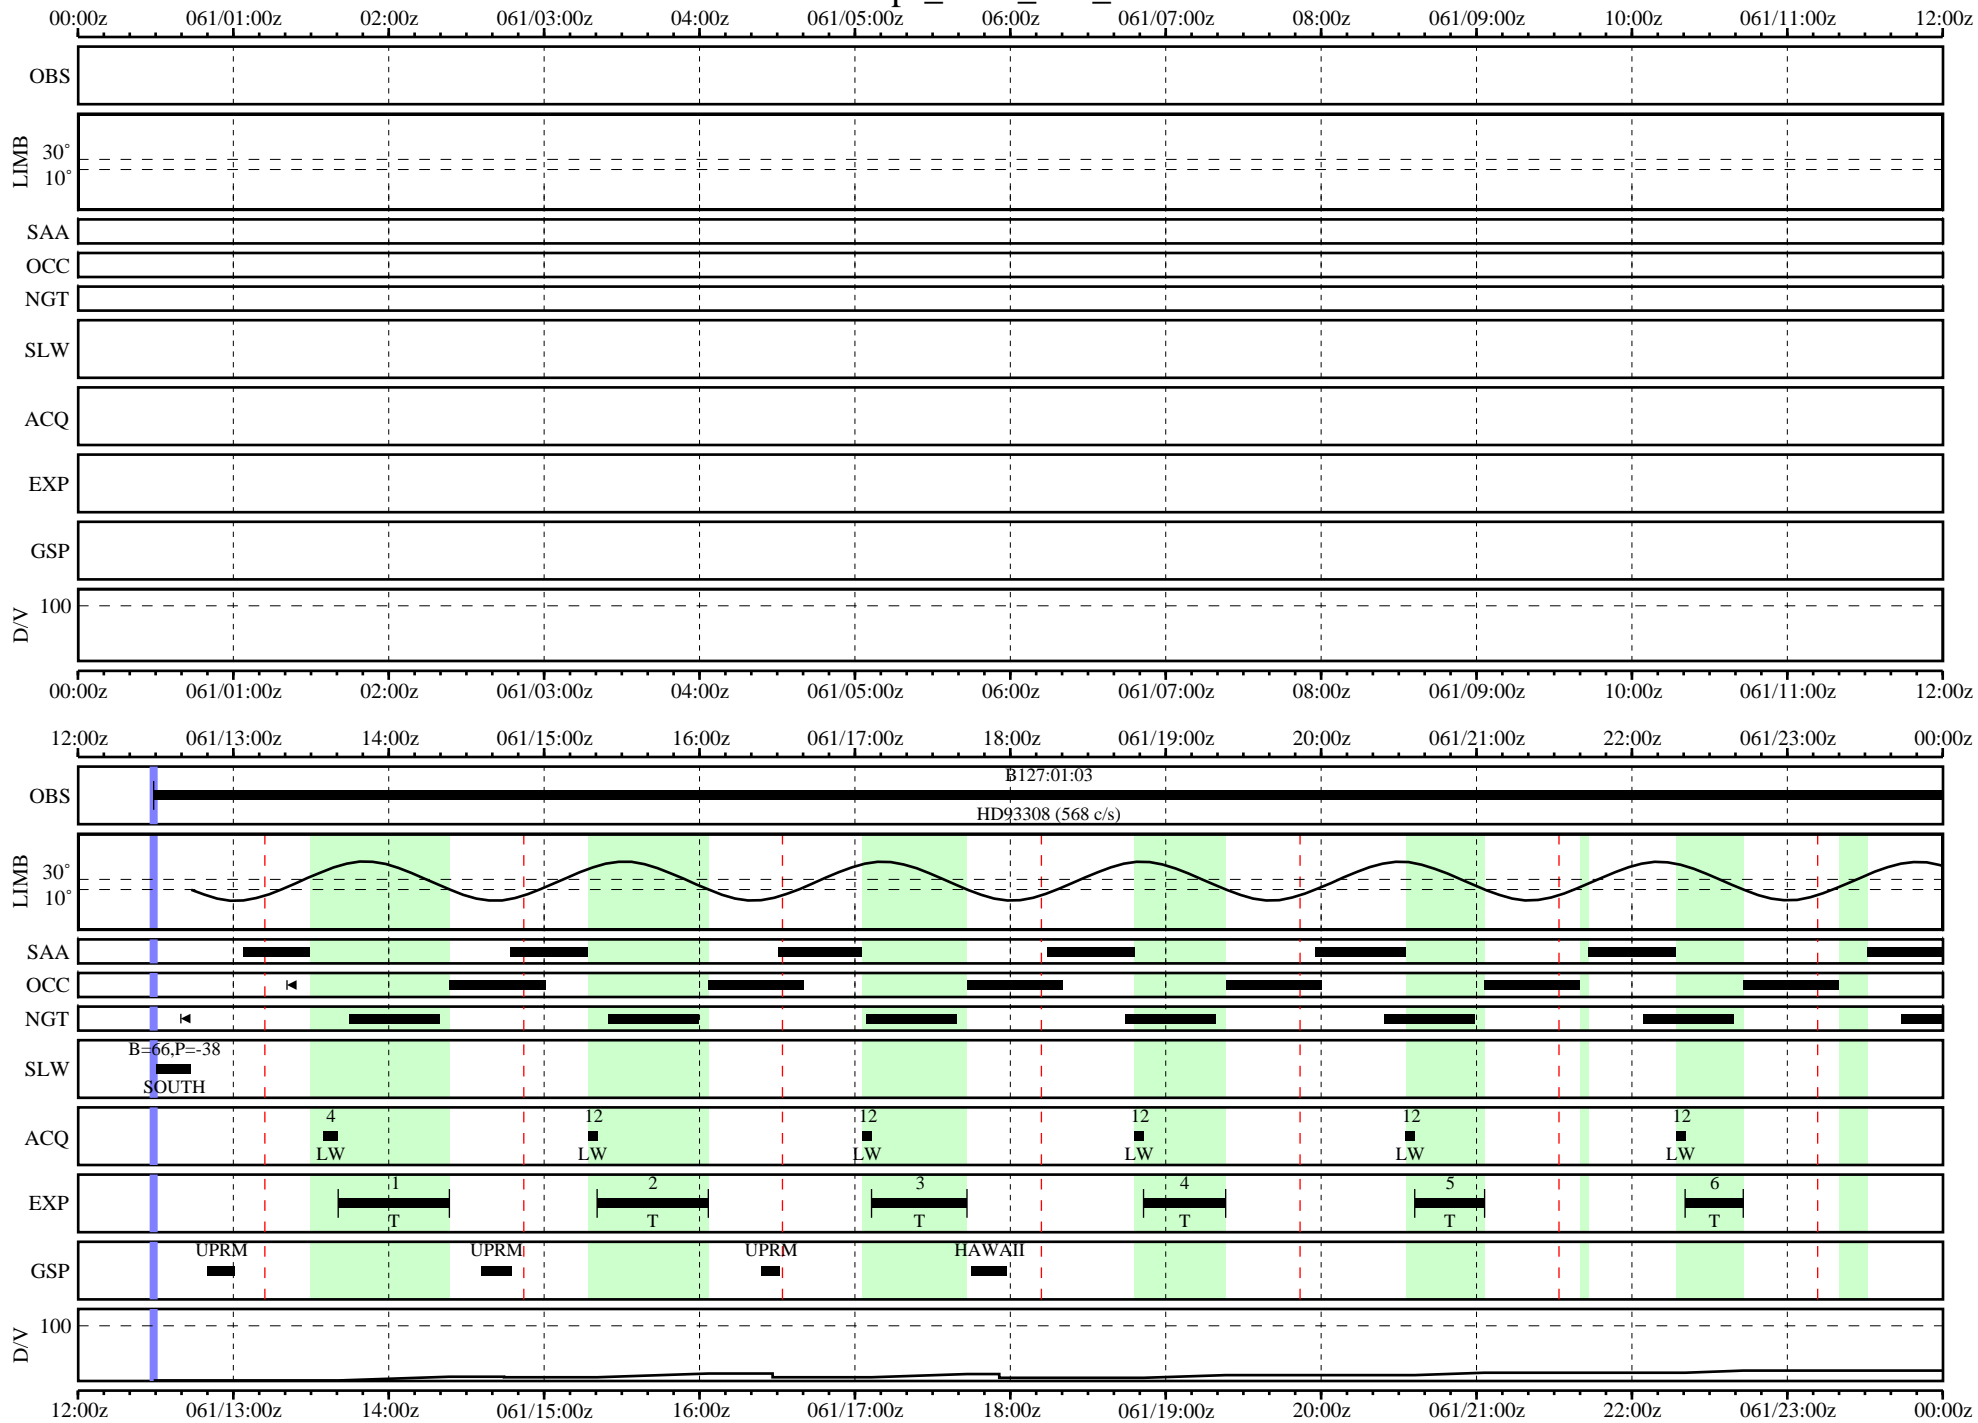

# FUSE MPS Graphical Timeline

MPS252 - mps\_2001\_061\_08894.001