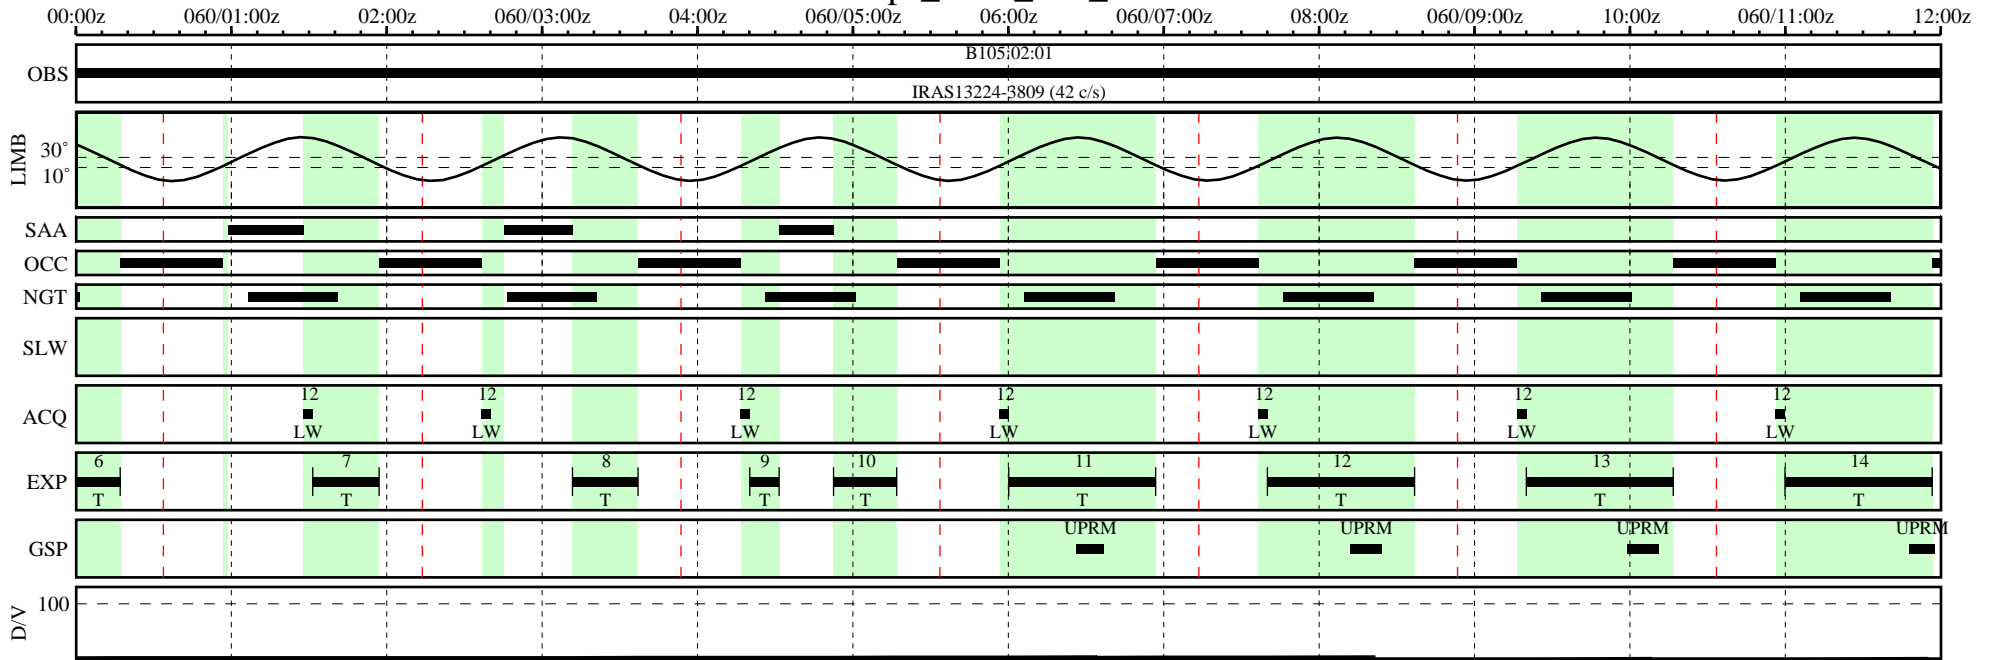

FUSE MPS Graphical Timeline

MPS251 - mps_2001_058_08849.002