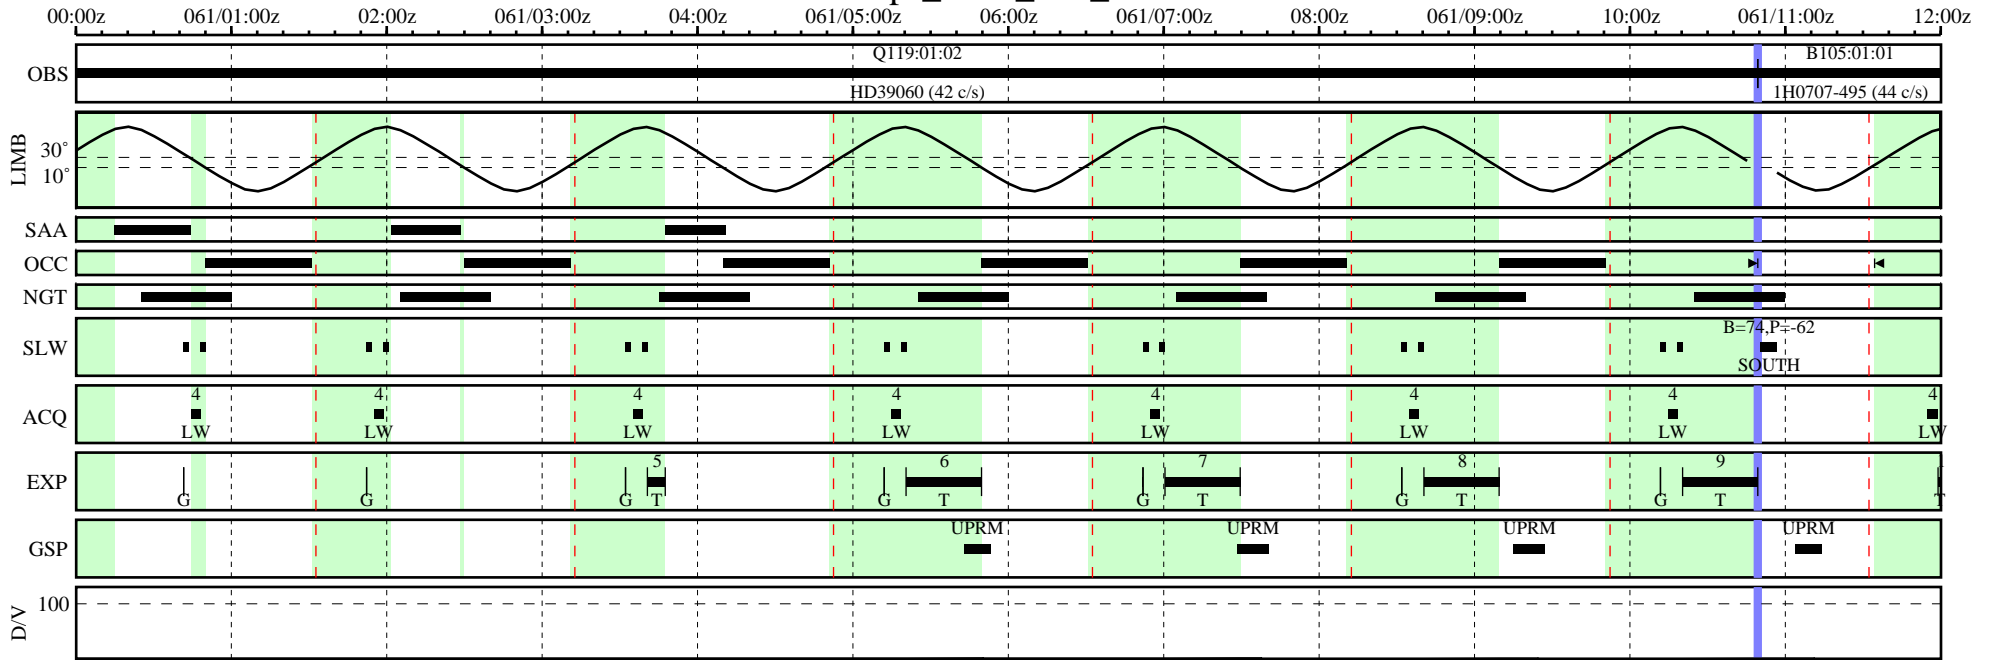

FUSE MPS Graphical Timeline

MPS251 - mps_2001_058_08849.001