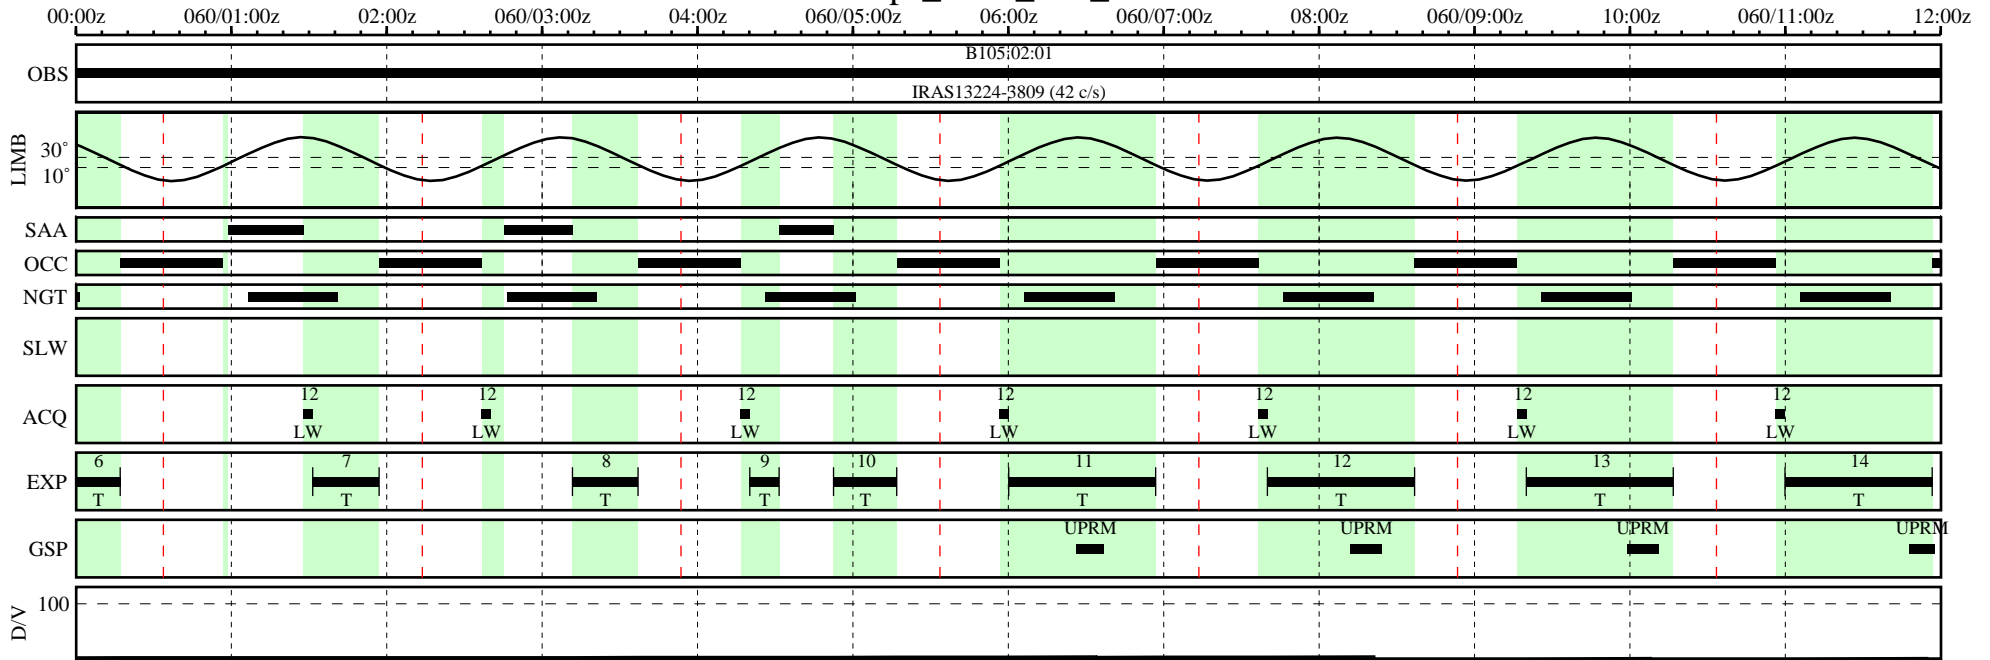

FUSE MPS Graphical Timeline

MPS251 - mps_2001_058_08849.001