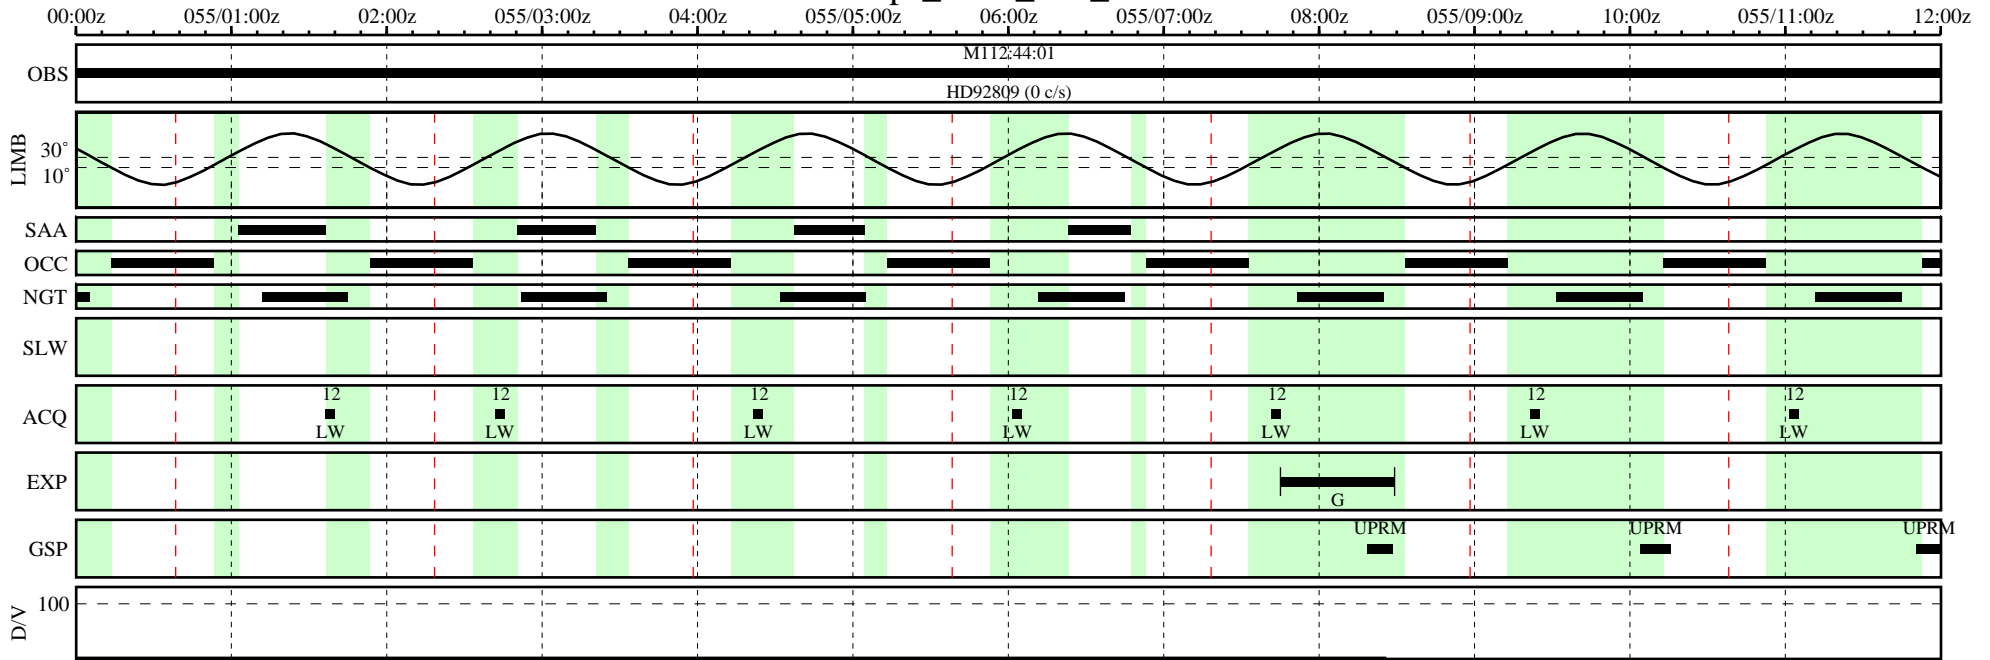

# FUSE MPS Graphical Timeline

MPS250 - mps\_2001\_054\_08798.001