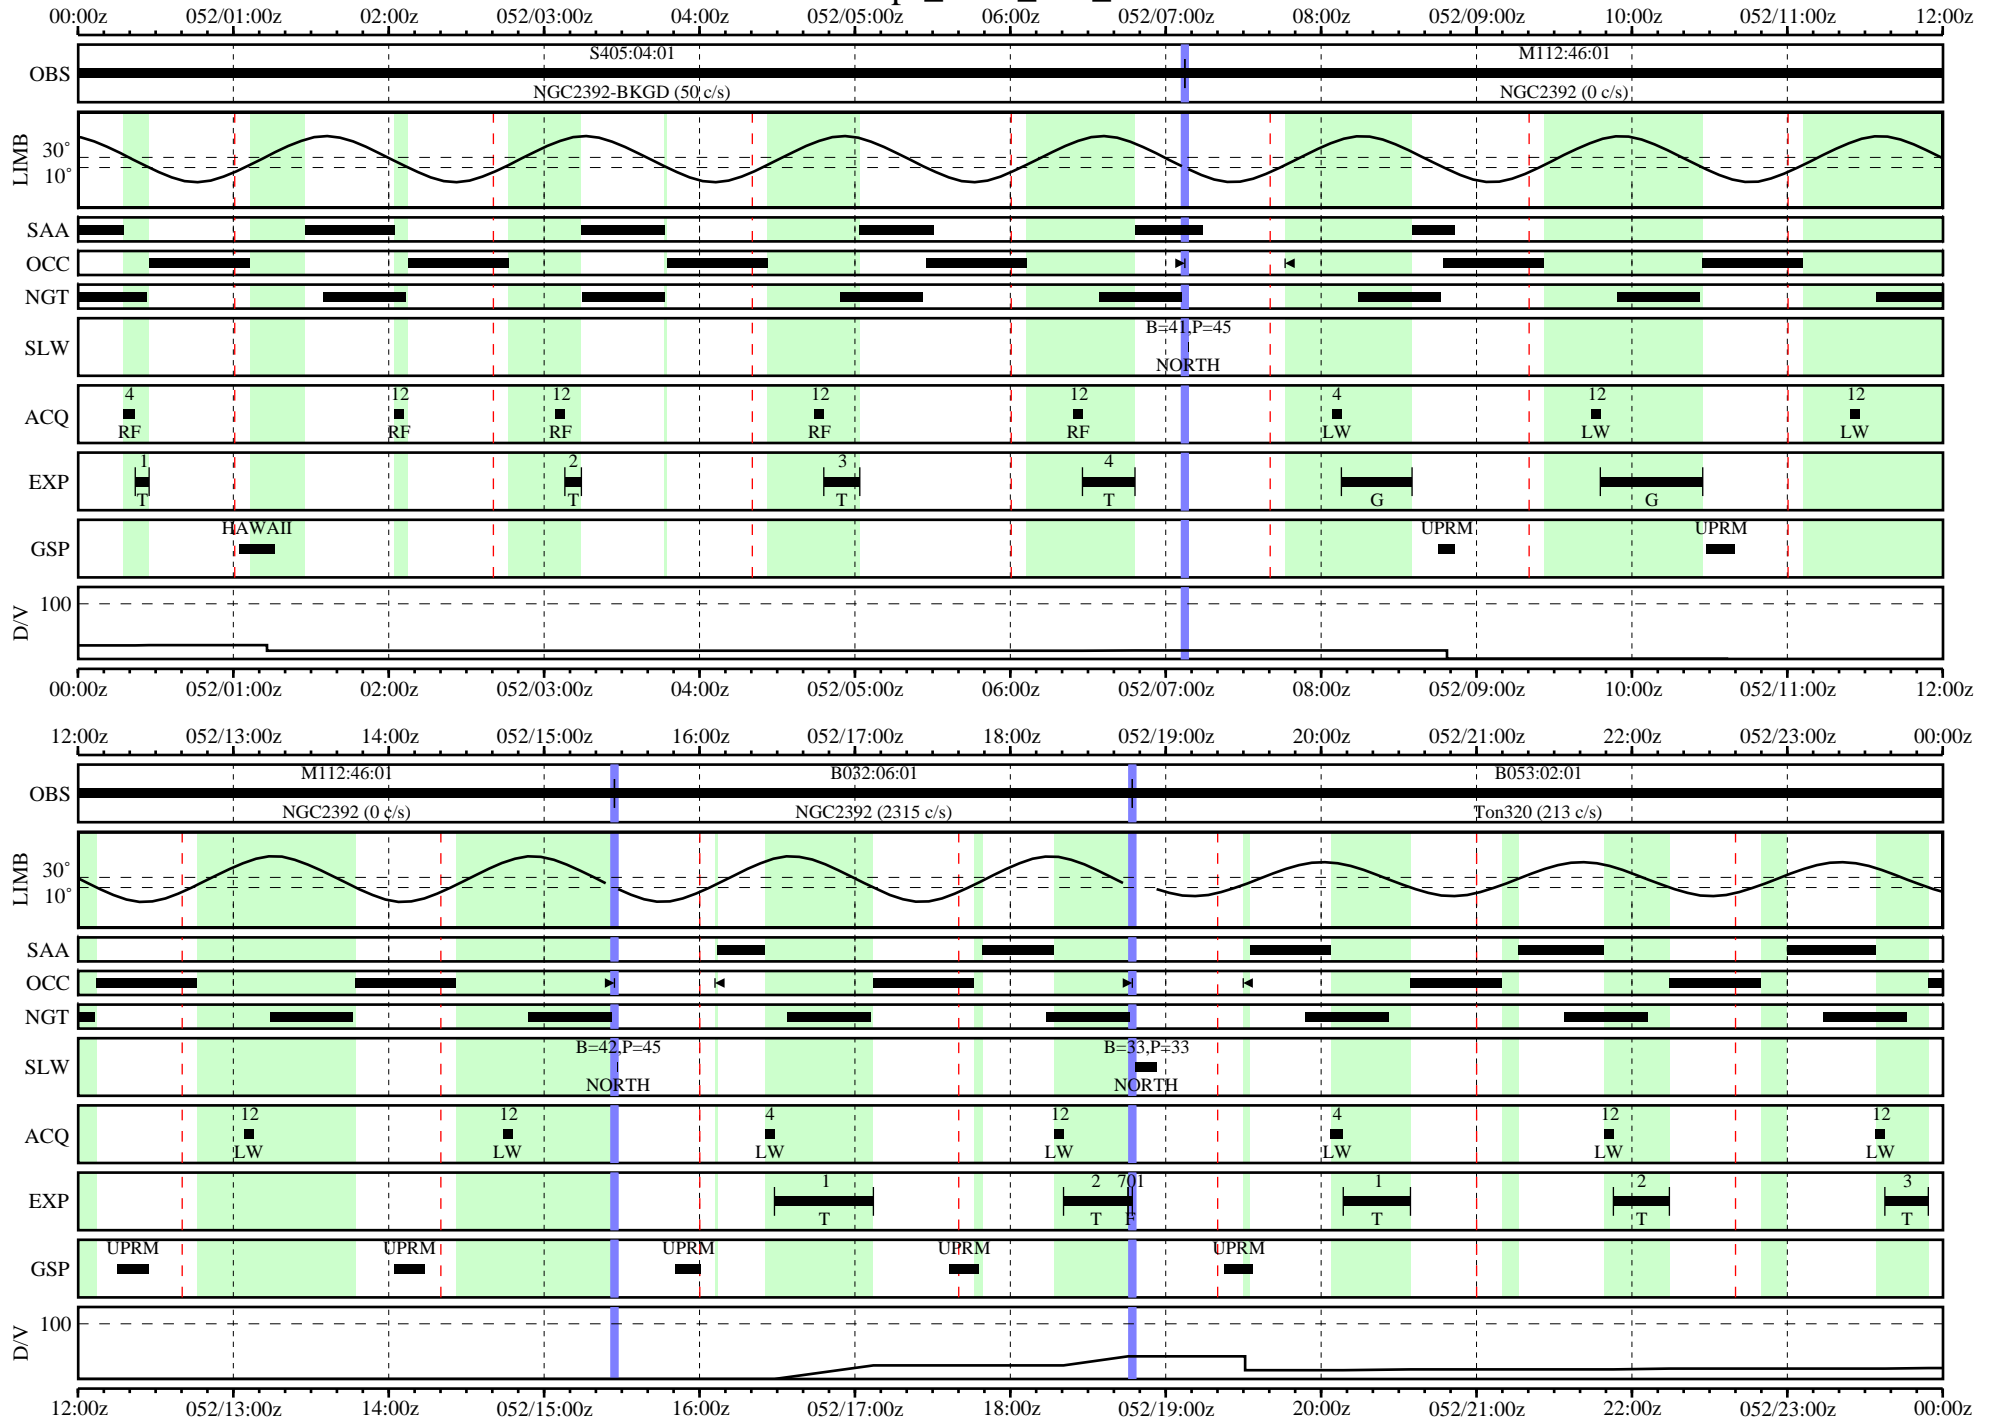

# FUSE MPS Graphical Timeline

MPS249 - mps\_2001\_051\_08749.001