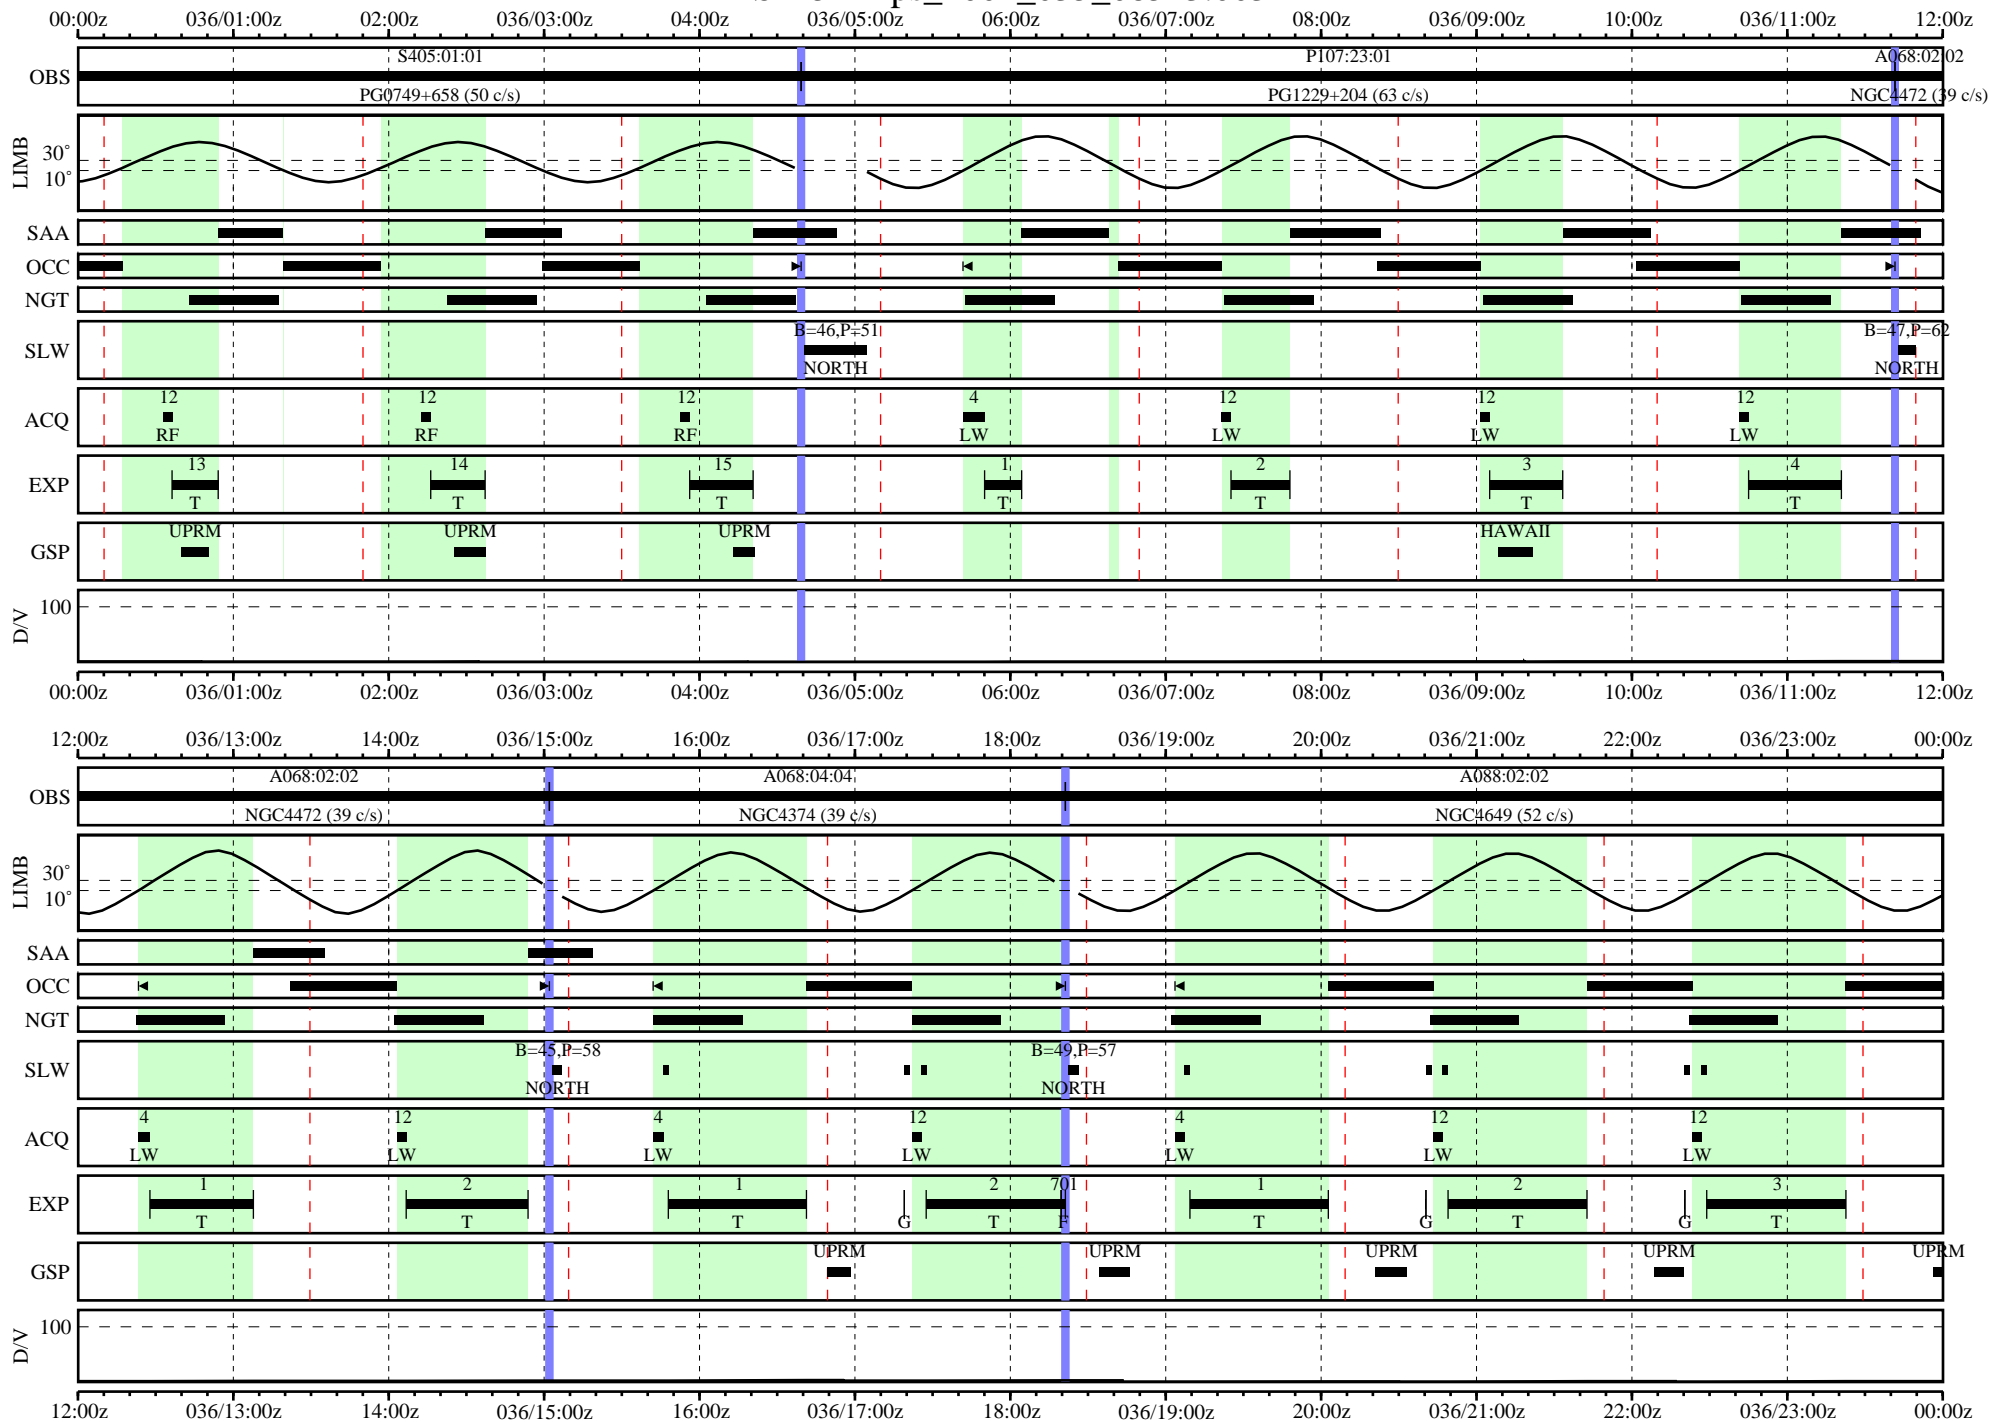

FUSE MPS Graphical Timeline

MPS245 - mps_2001_035_08513.003

FUSE MPS Graphical Timeline

MPS245 - mps_2001_035_08513.003

FUSE MPS Graphical Timeline

MPS245 - mps_2001_035_08513.003

FUSE MPS Graphical Timeline

MPS245 - mps_2001_035_08513.003