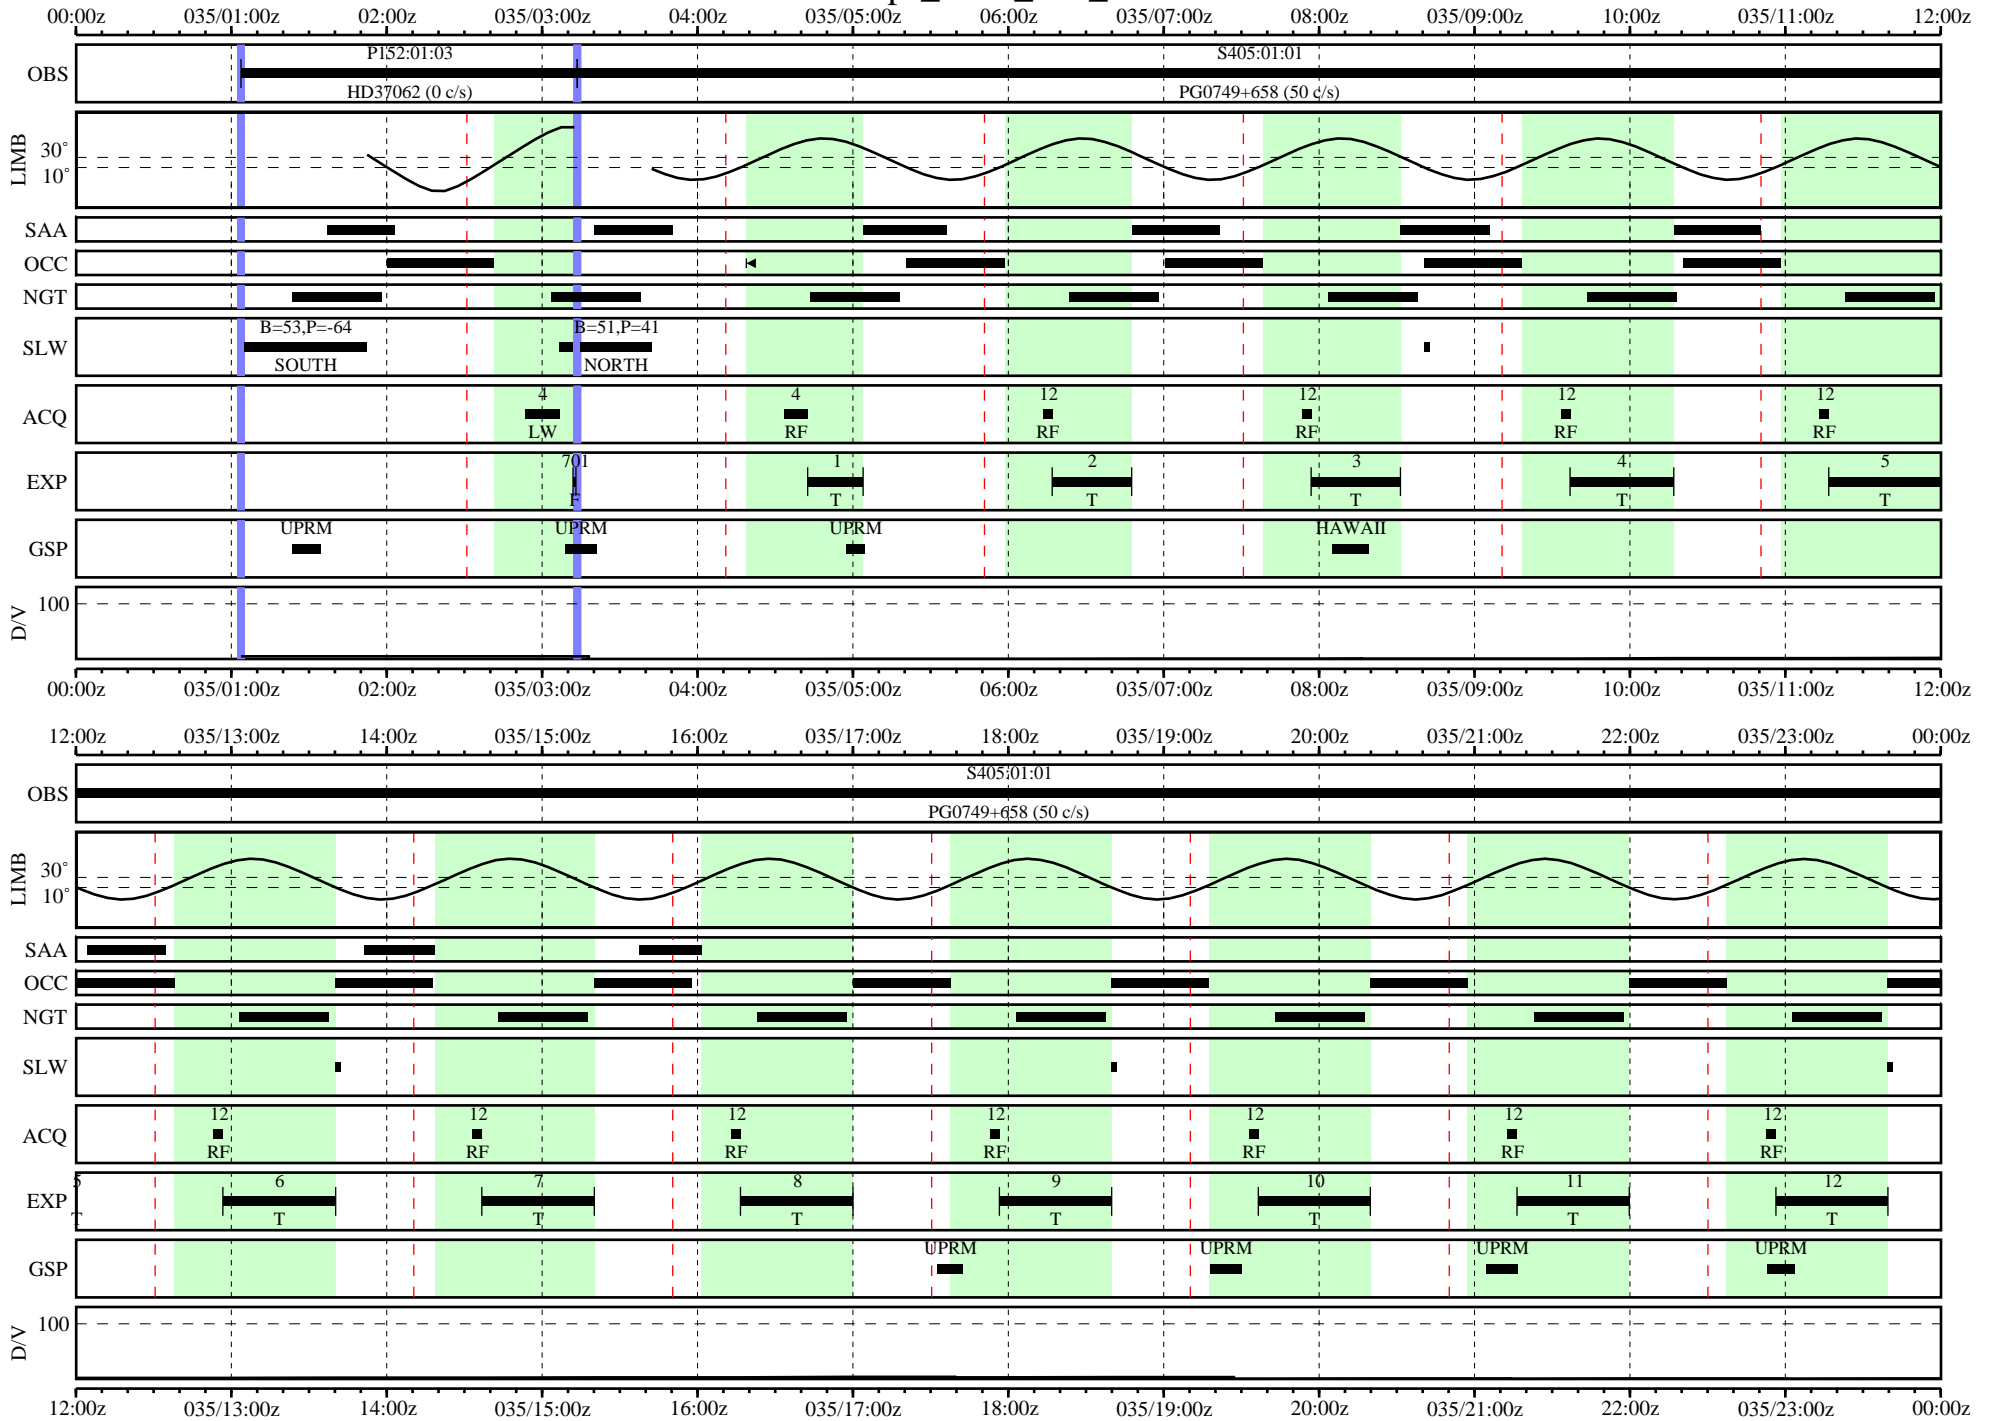

# FUSE MPS Graphical Timeline

# FUSE MPS Graphical Timeline

MPS245 - mps\_2001\_035\_08513.002