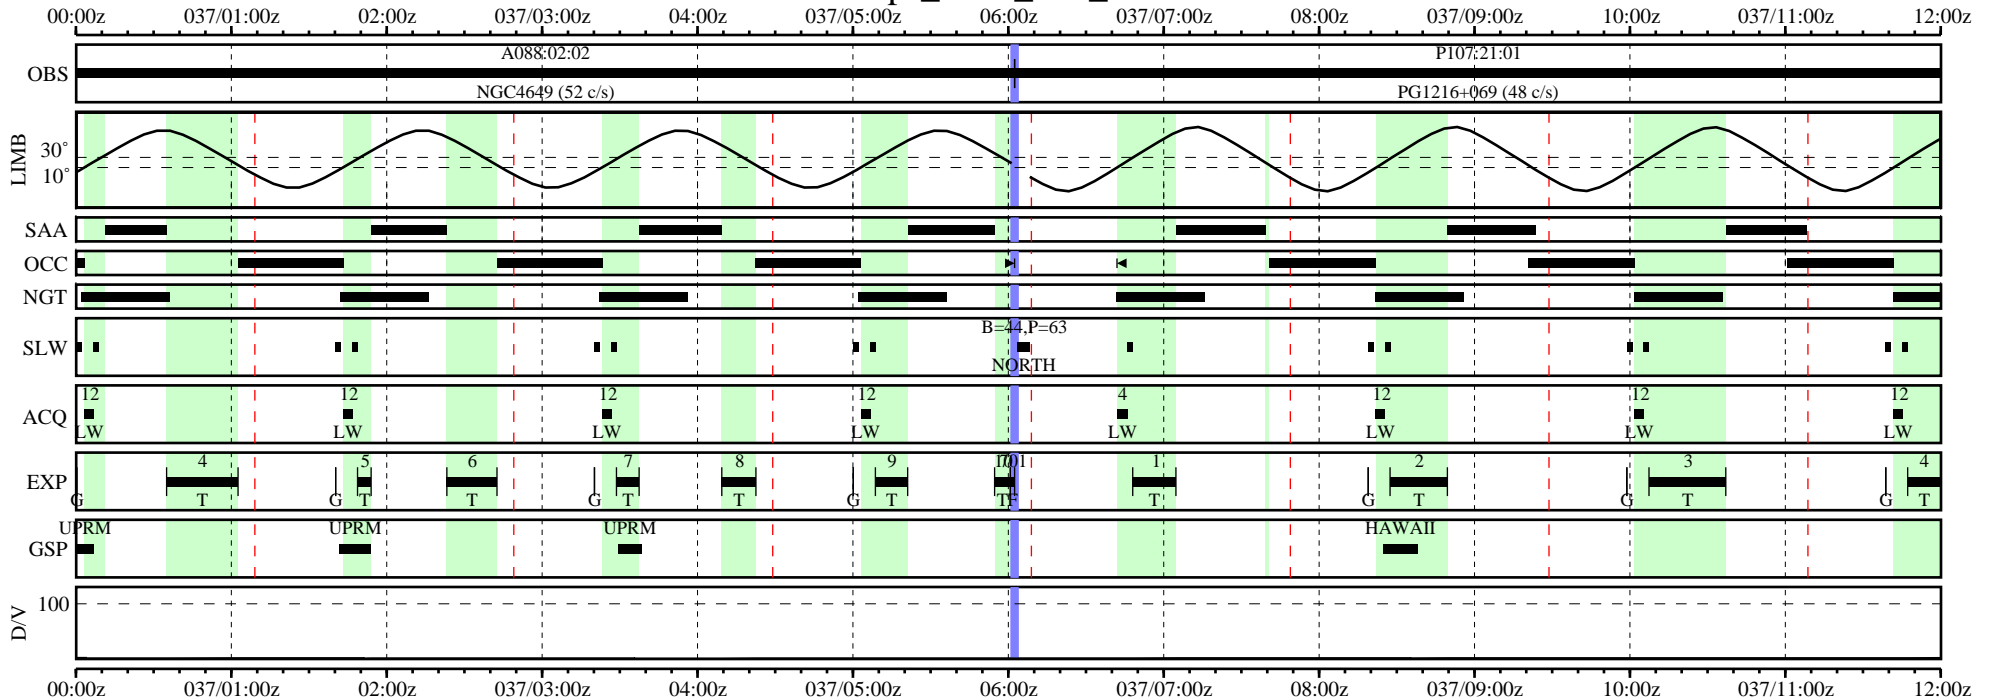

# FUSE MPS Graphical Timeline

# FUSE MPS Graphical Timeline

MPS245 - mps\_2001\_035\_08513.002