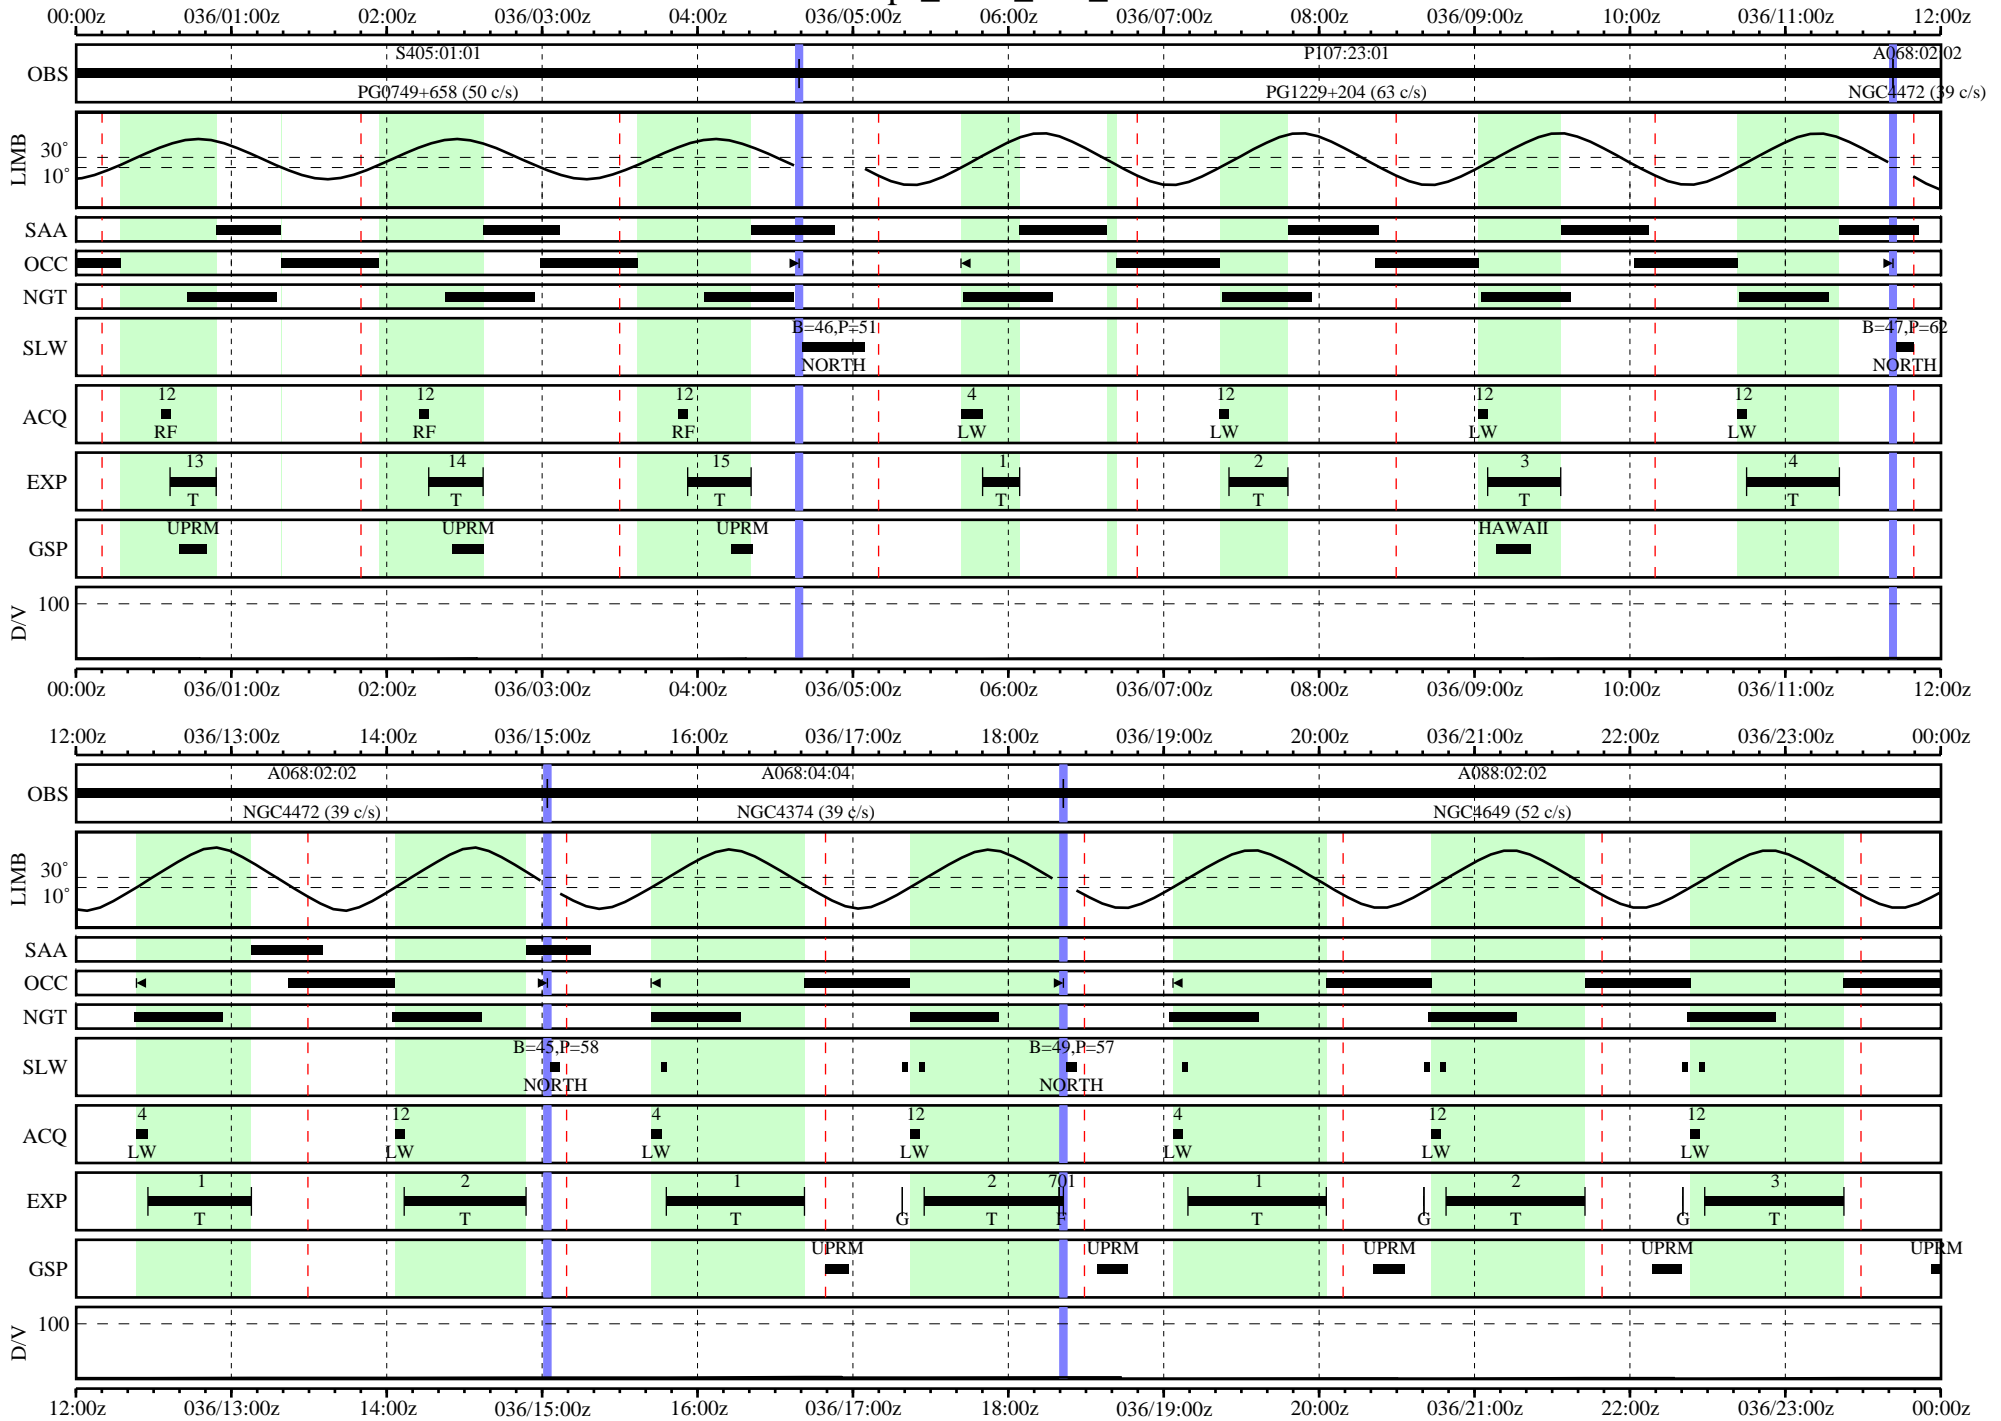

# FUSE MPS Graphical Timeline

# FUSE MPS Graphical Timeline

MPS245 - mps\_2001\_035\_08513.002