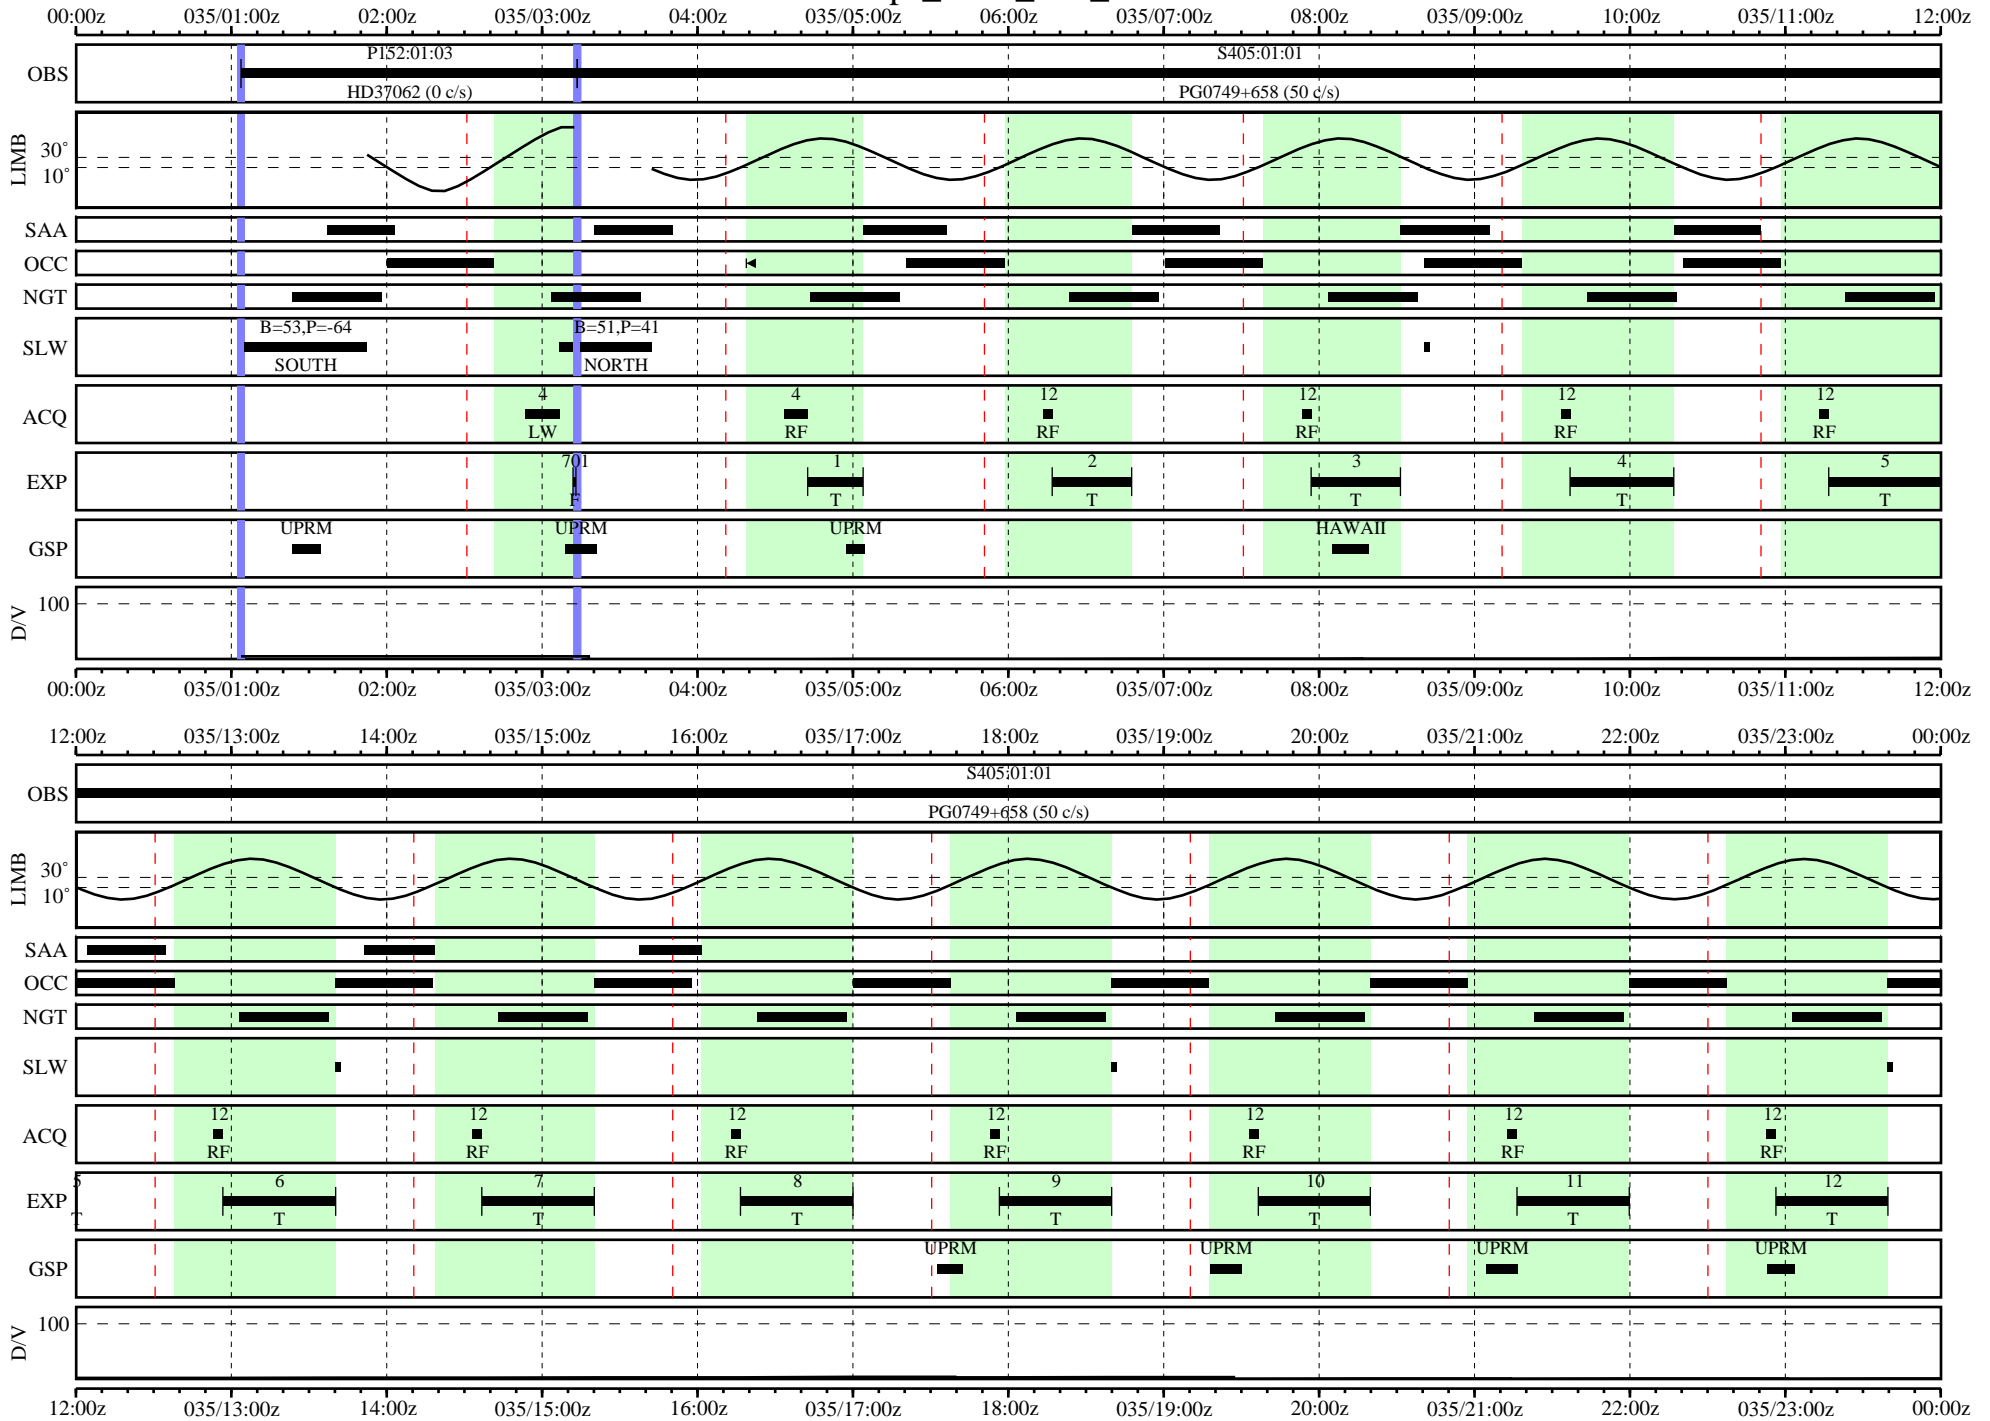

FUSE MPS Graphical Timeline

FUSE MPS Graphical Timeline

MPS245 - mps_2001_035_08513.001

FUSE MPS Graphical Timeline

MPS245 - mps_2001_035_08513.001

FUSE MPS Graphical Timeline

MPS245 - mps_2001_035_08513.001