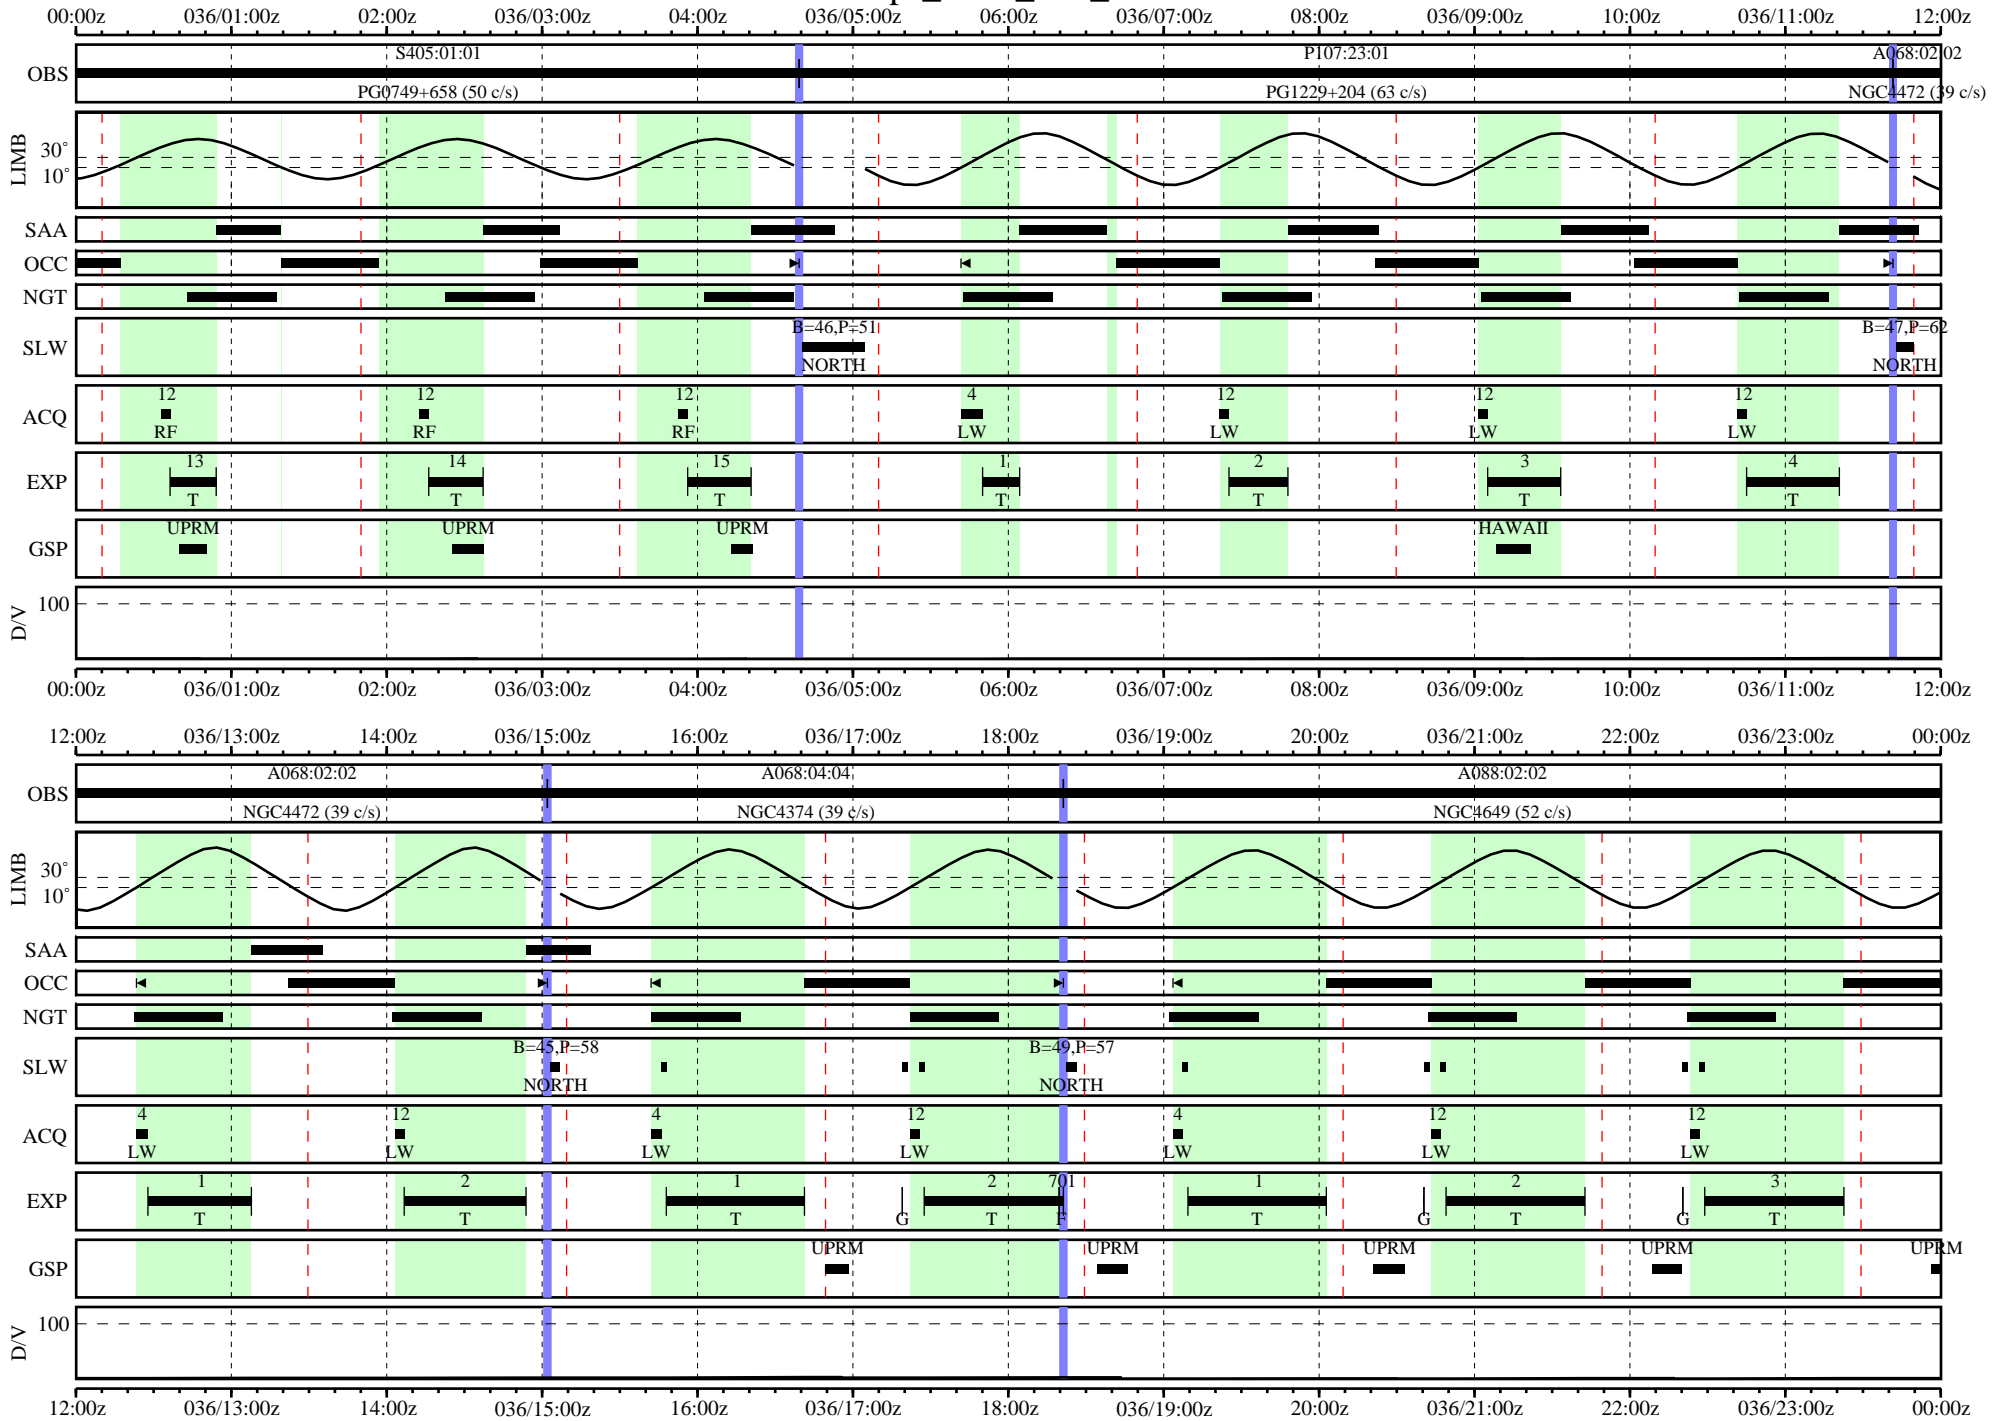

FUSE MPS Graphical Timeline

FUSE MPS Graphical Timeline

MPS245 - mps_2001_035_08513.001

FUSE MPS Graphical Timeline

MPS245 - mps_2001_035_08513.001

FUSE MPS Graphical Timeline

MPS245 - mps_2001_035_08513.001