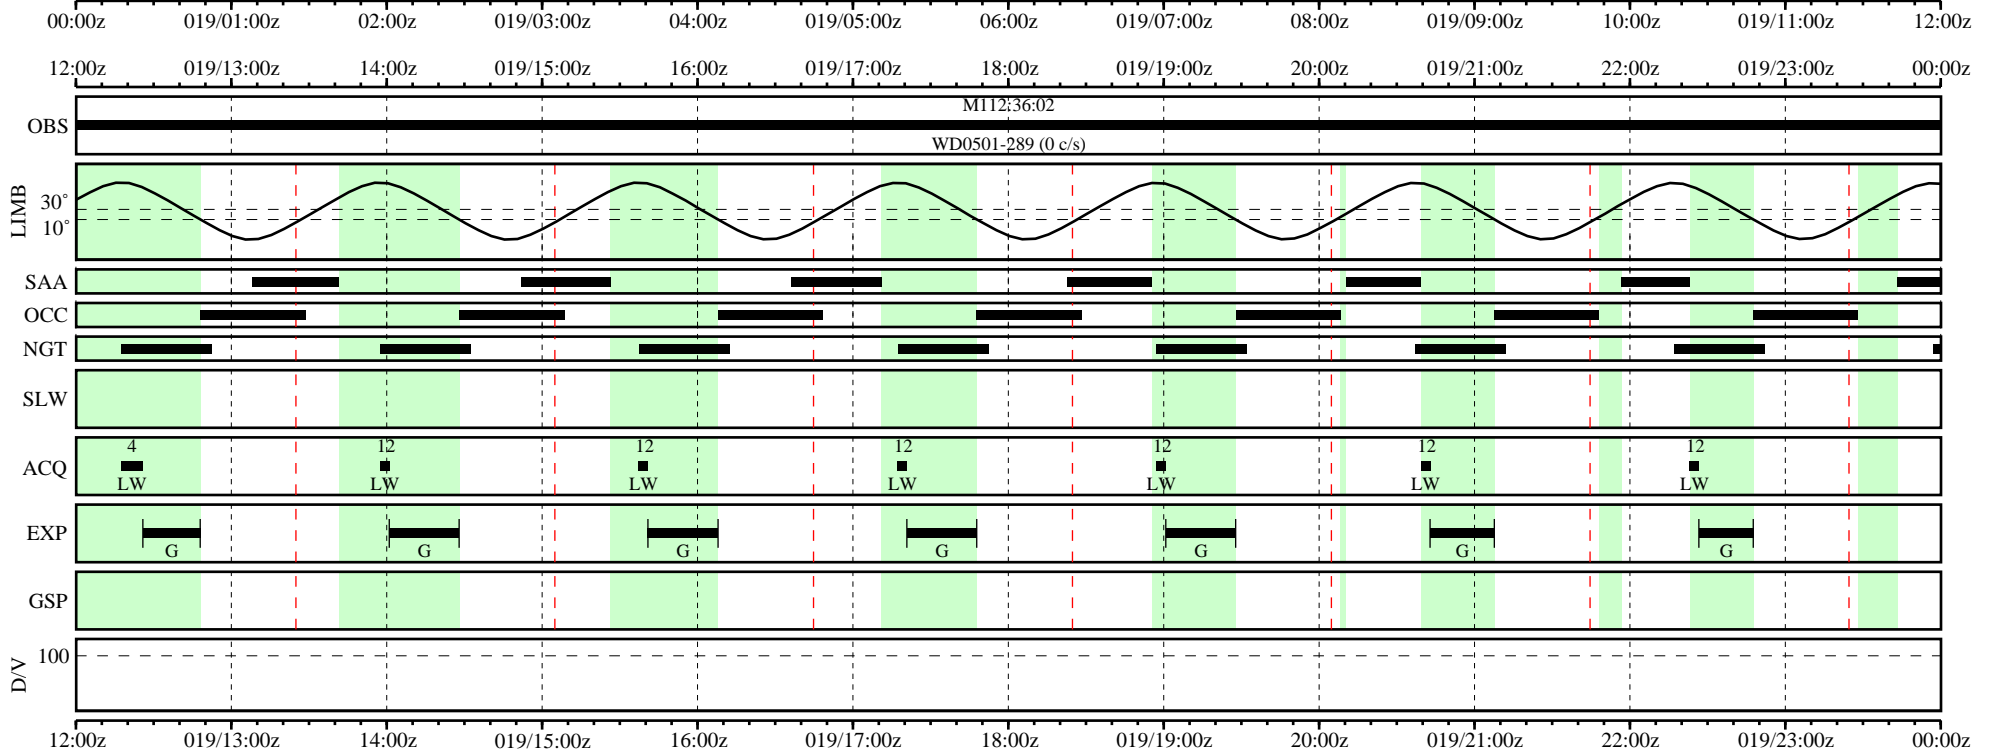

FUSE MPS Graphical Timeline

MPS240_b - mps_2001_018_08279.001

FUSE MPS Graphical Timeline

MPS240_b - mps_2001_018_08279.001

FUSE MPS Graphical Timeline

MPS240_b - mps_2001_018_08279.001

FUSE MPS Graphical Timeline

MPS240_b - mps_2001_018_08279.001

FUSE MPS Graphical Timeline

MPS240_b - mps_2001_018_08279.001