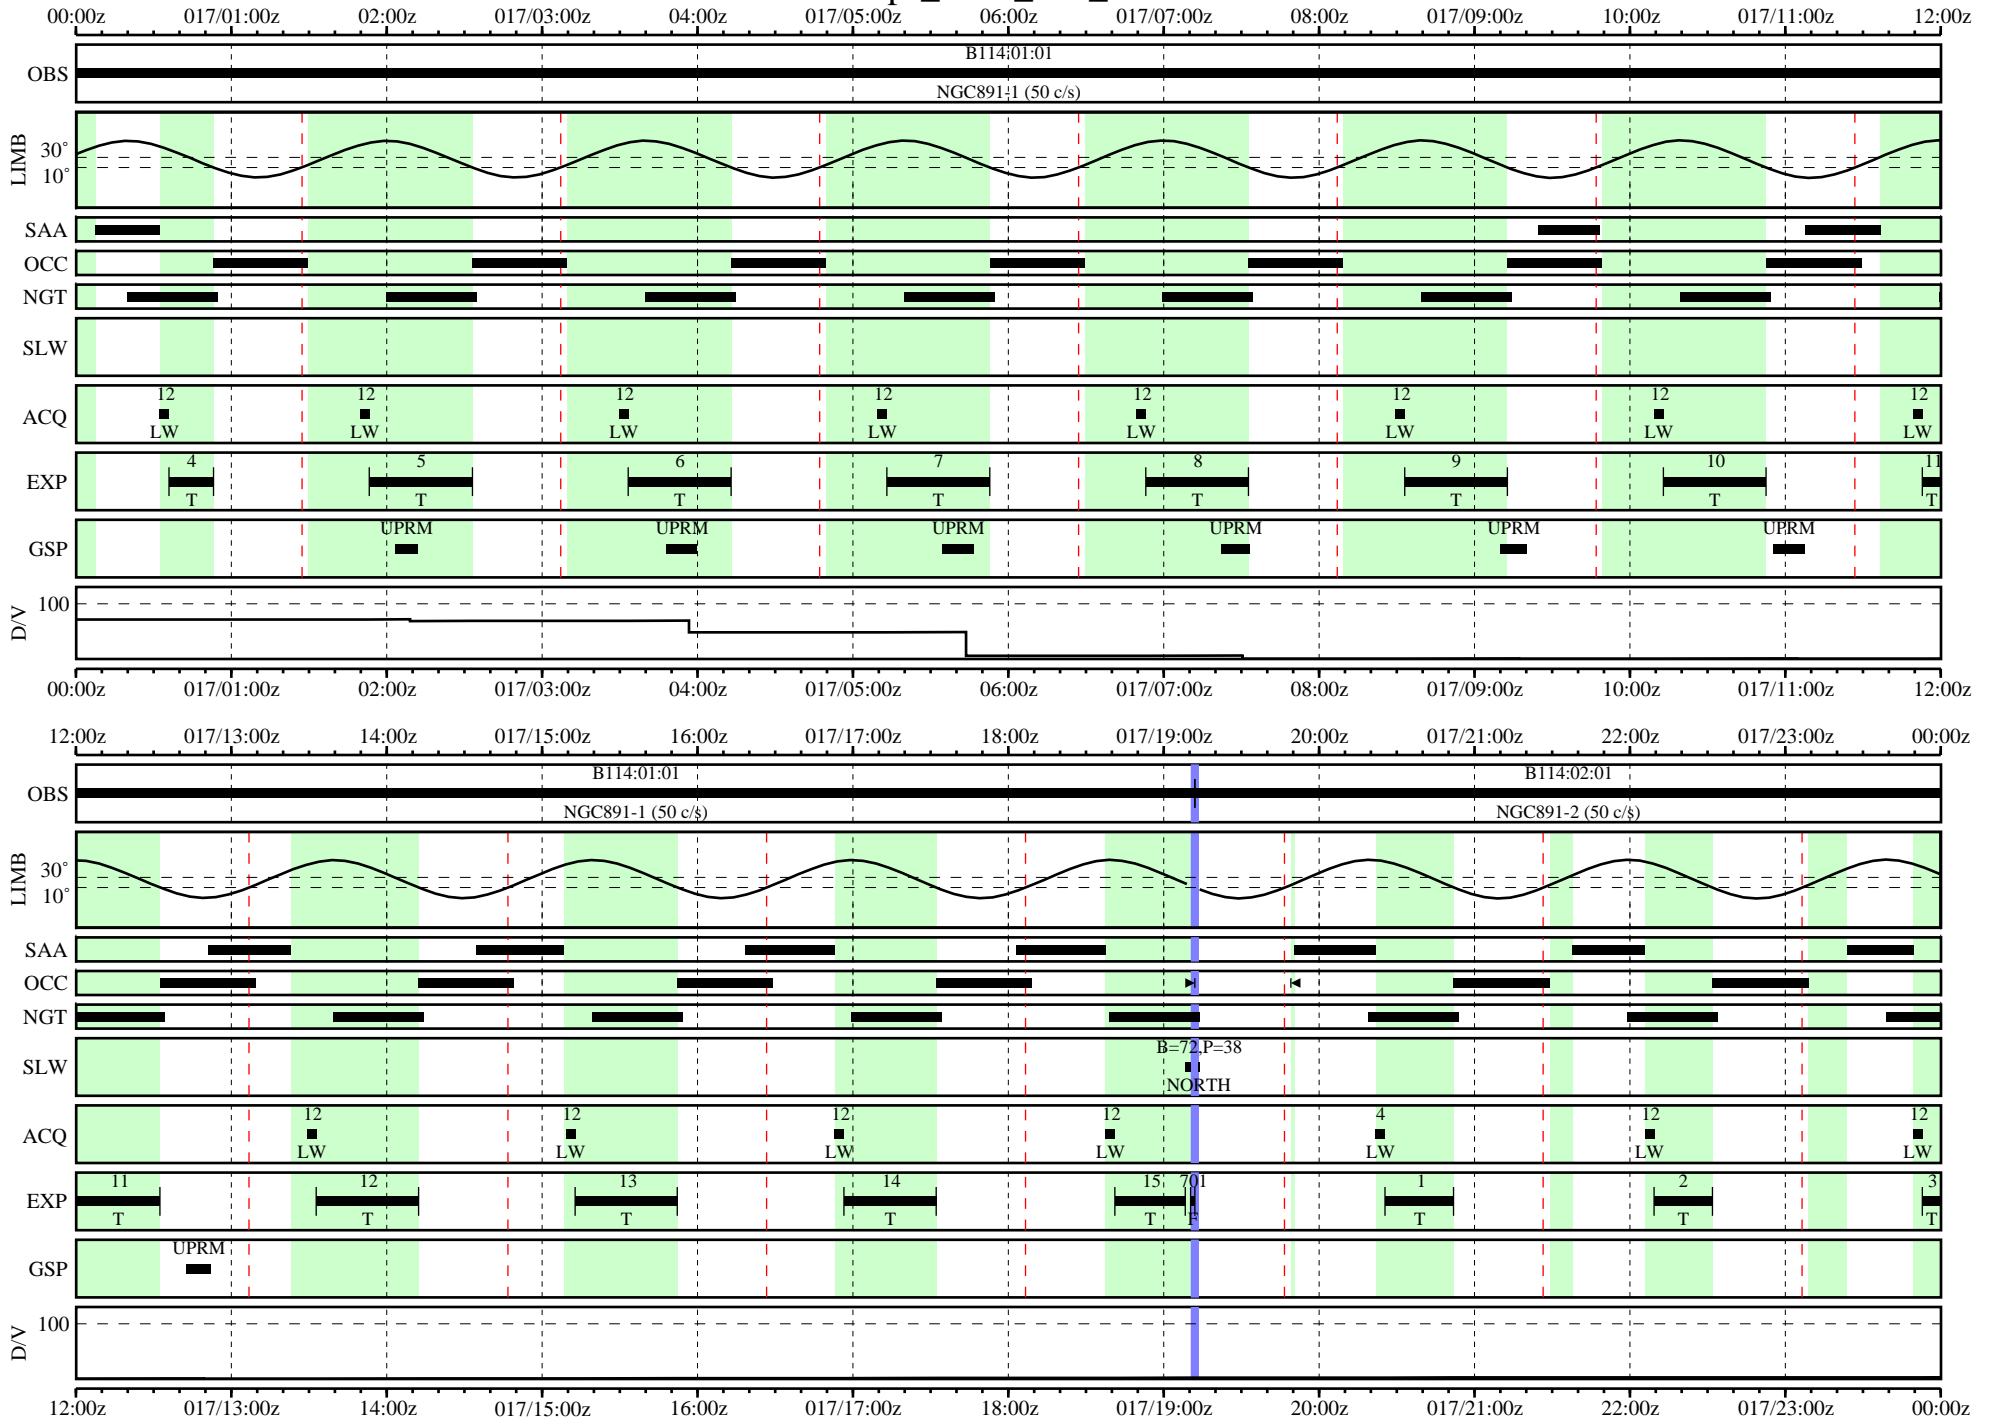

FUSE MPS Graphical Timeline

MPS240 - mps_2001_016_08244.002

FUSE MPS Graphical Timeline

MPS240 - mps_2001_016_08244.002

FUSE MPS Graphical Timeline

MPS240 - mps_2001_016_08244.002