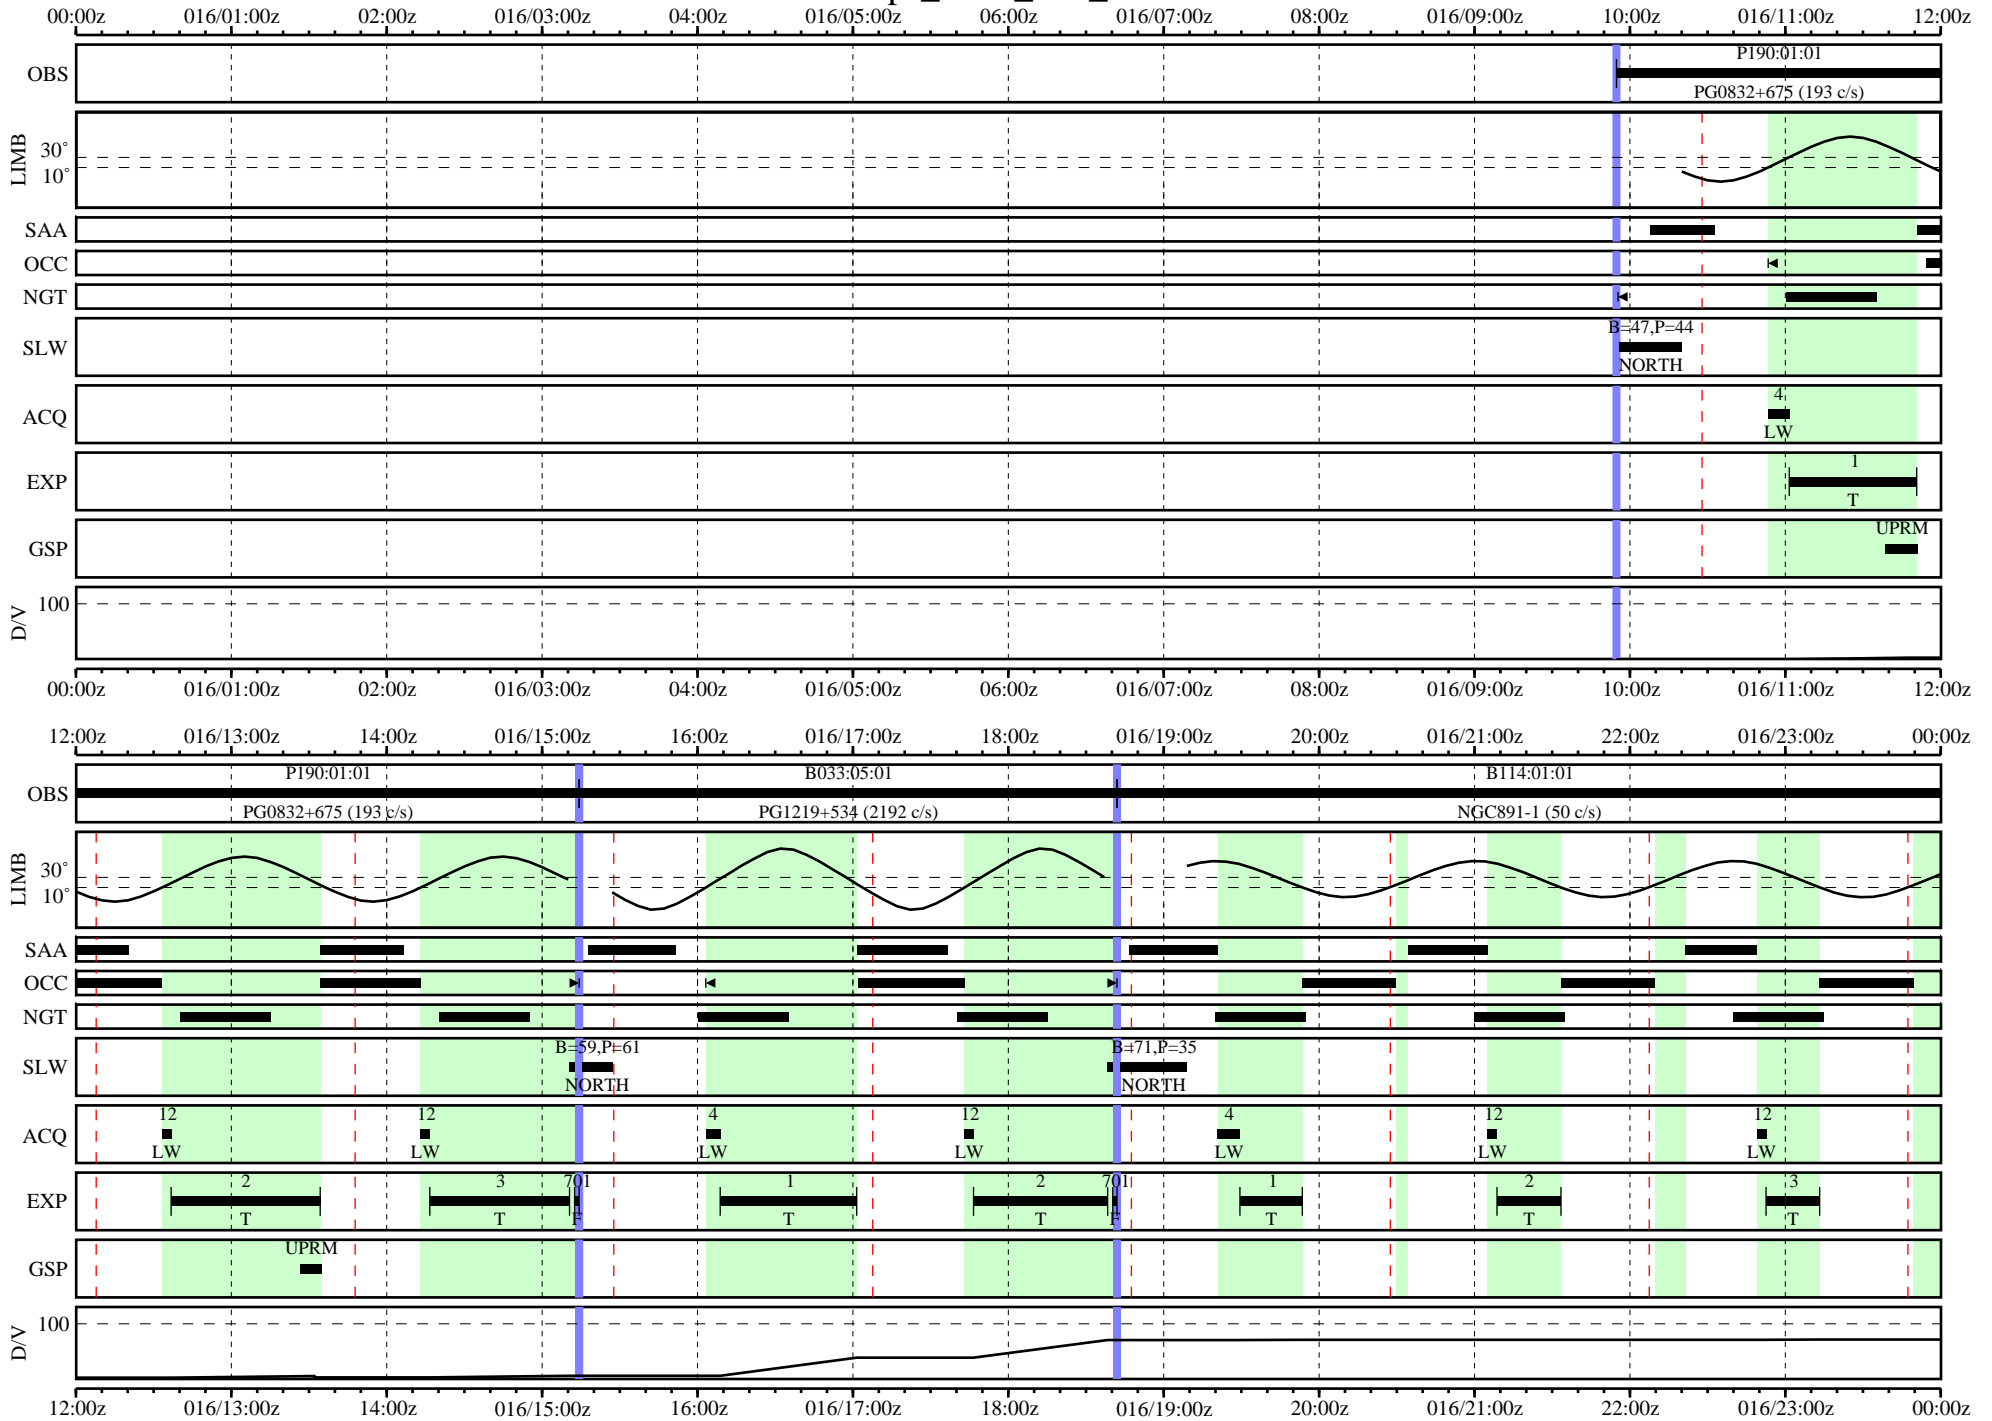

FUSE MPS Graphical Timeline

MPS240 - mps_2001_016_08244.002

FUSE MPS Graphical Timeline

MPS240 - mps_2001_016_08244.002

FUSE MPS Graphical Timeline

MPS240 - mps_2001_016_08244.002