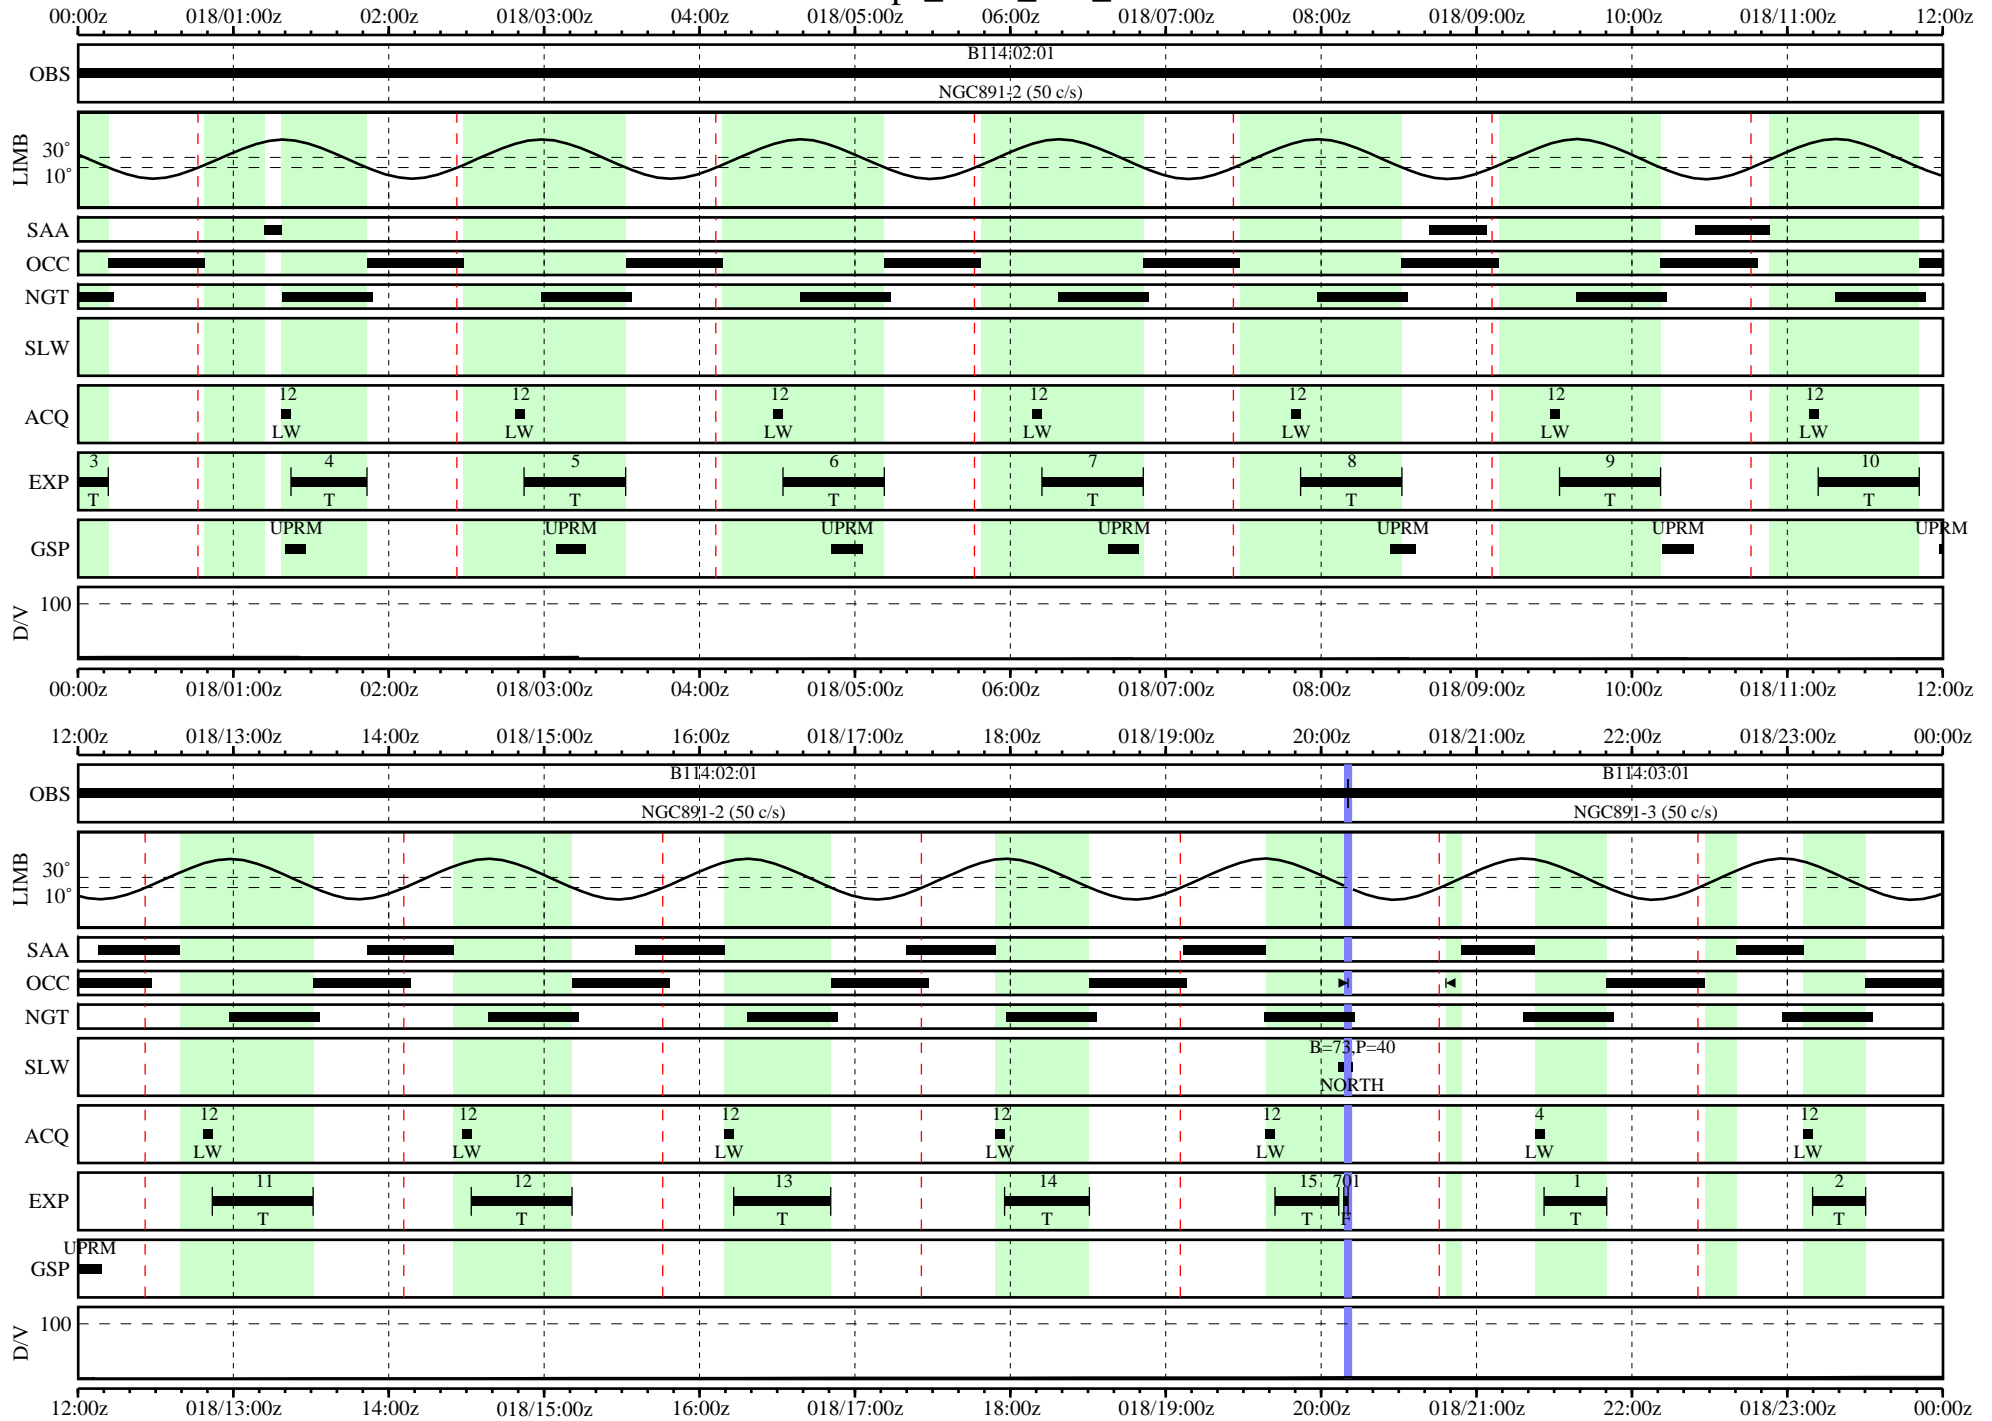

# FUSE MPS Graphical Timeline

MPS240 - mps\_2001\_016\_08244.001