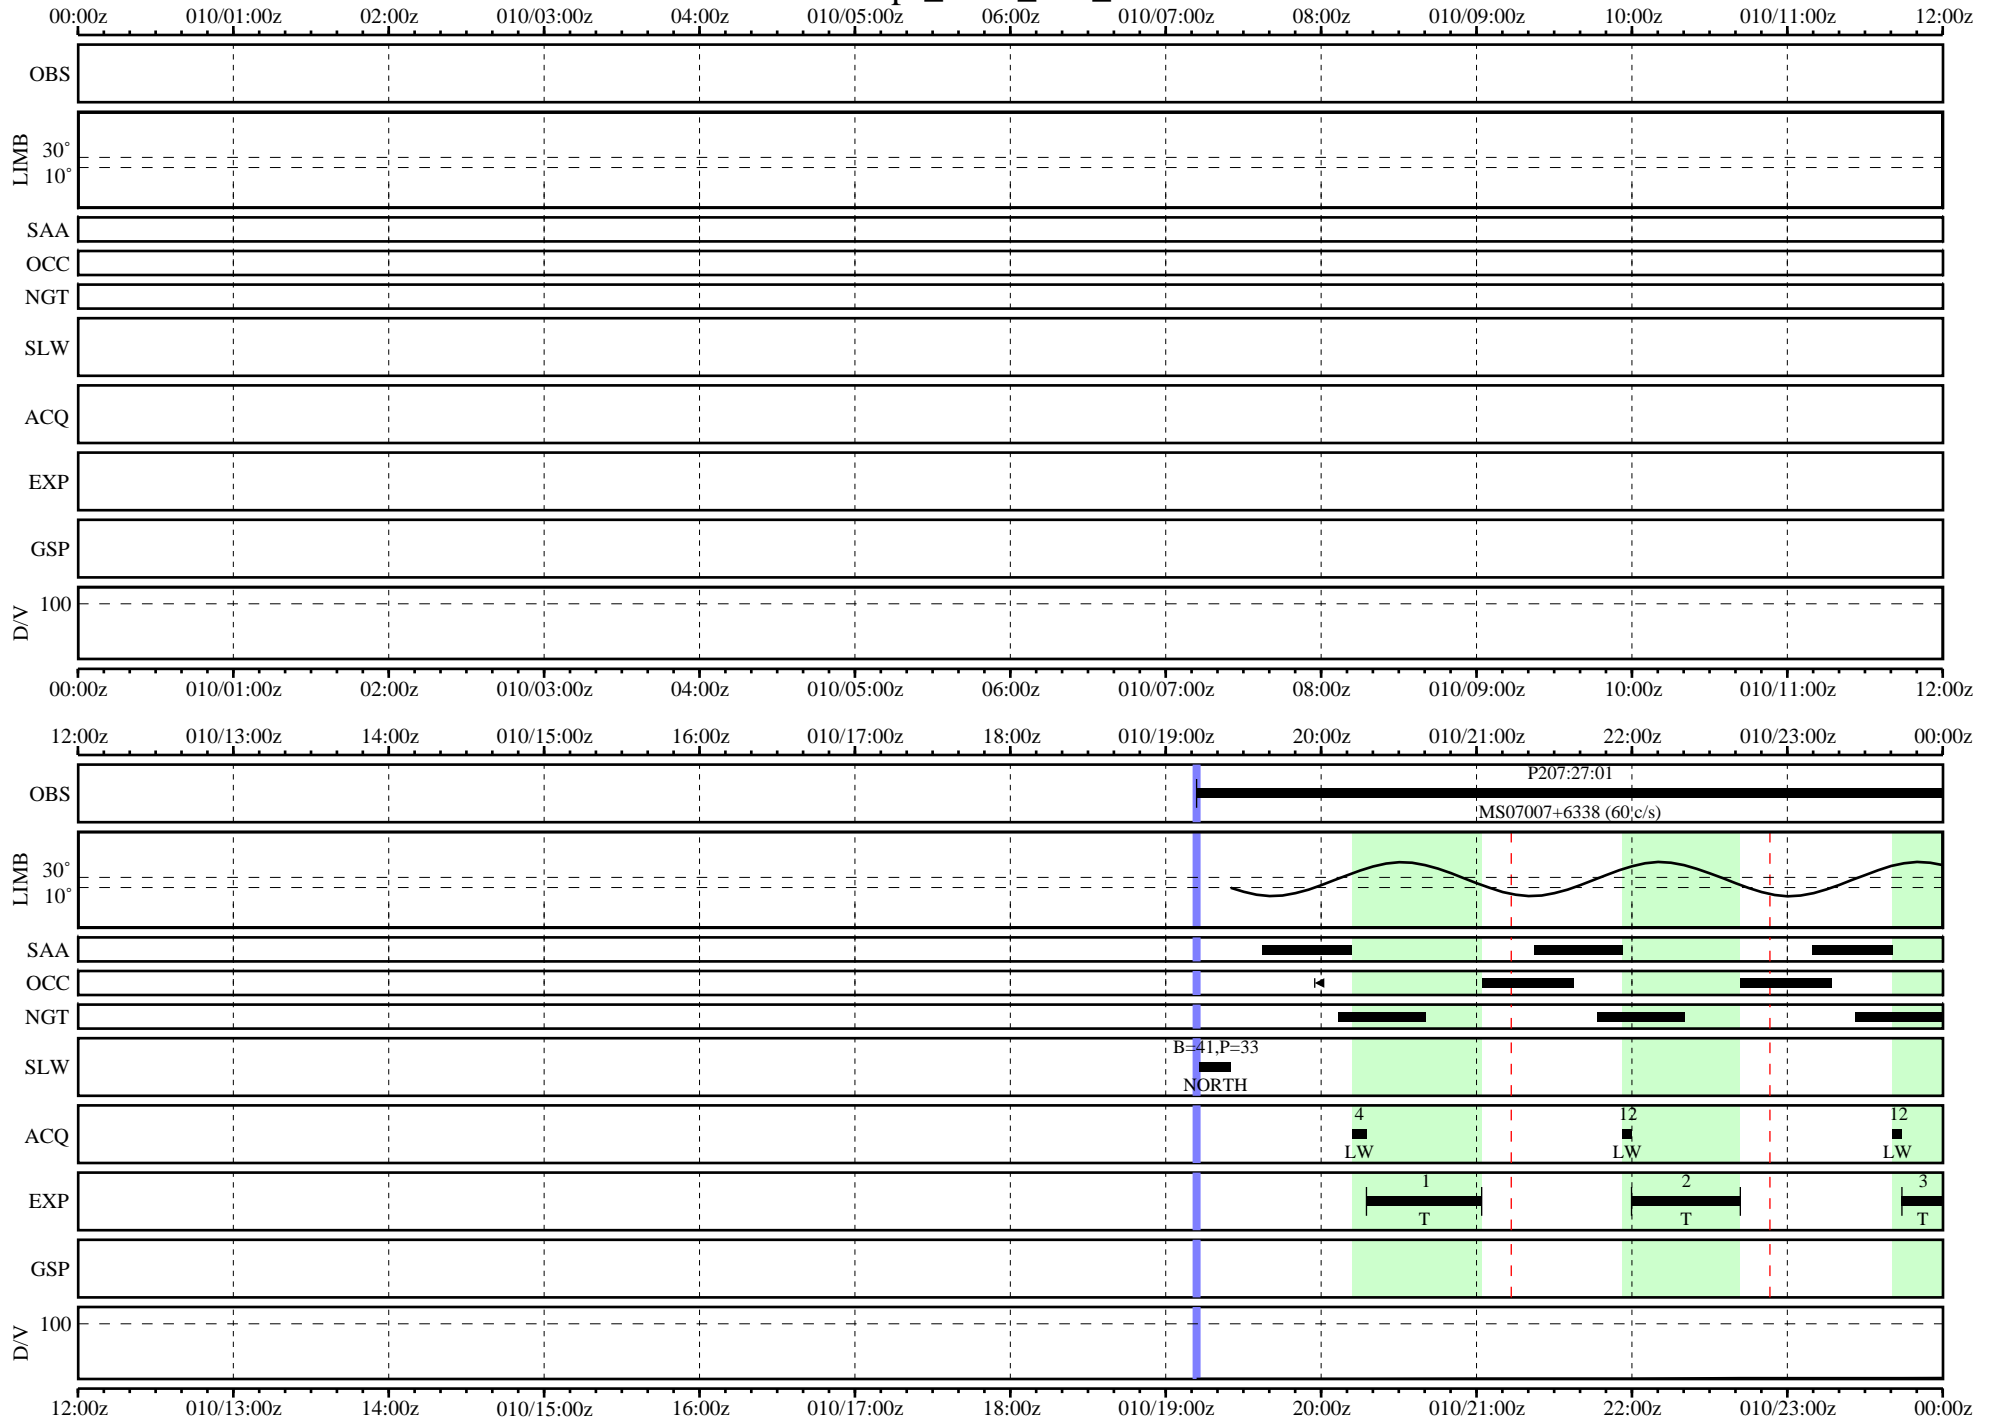

# FUSE MPS Graphical Timeline

MPS238 - mps\_2001\_010\_08163.001