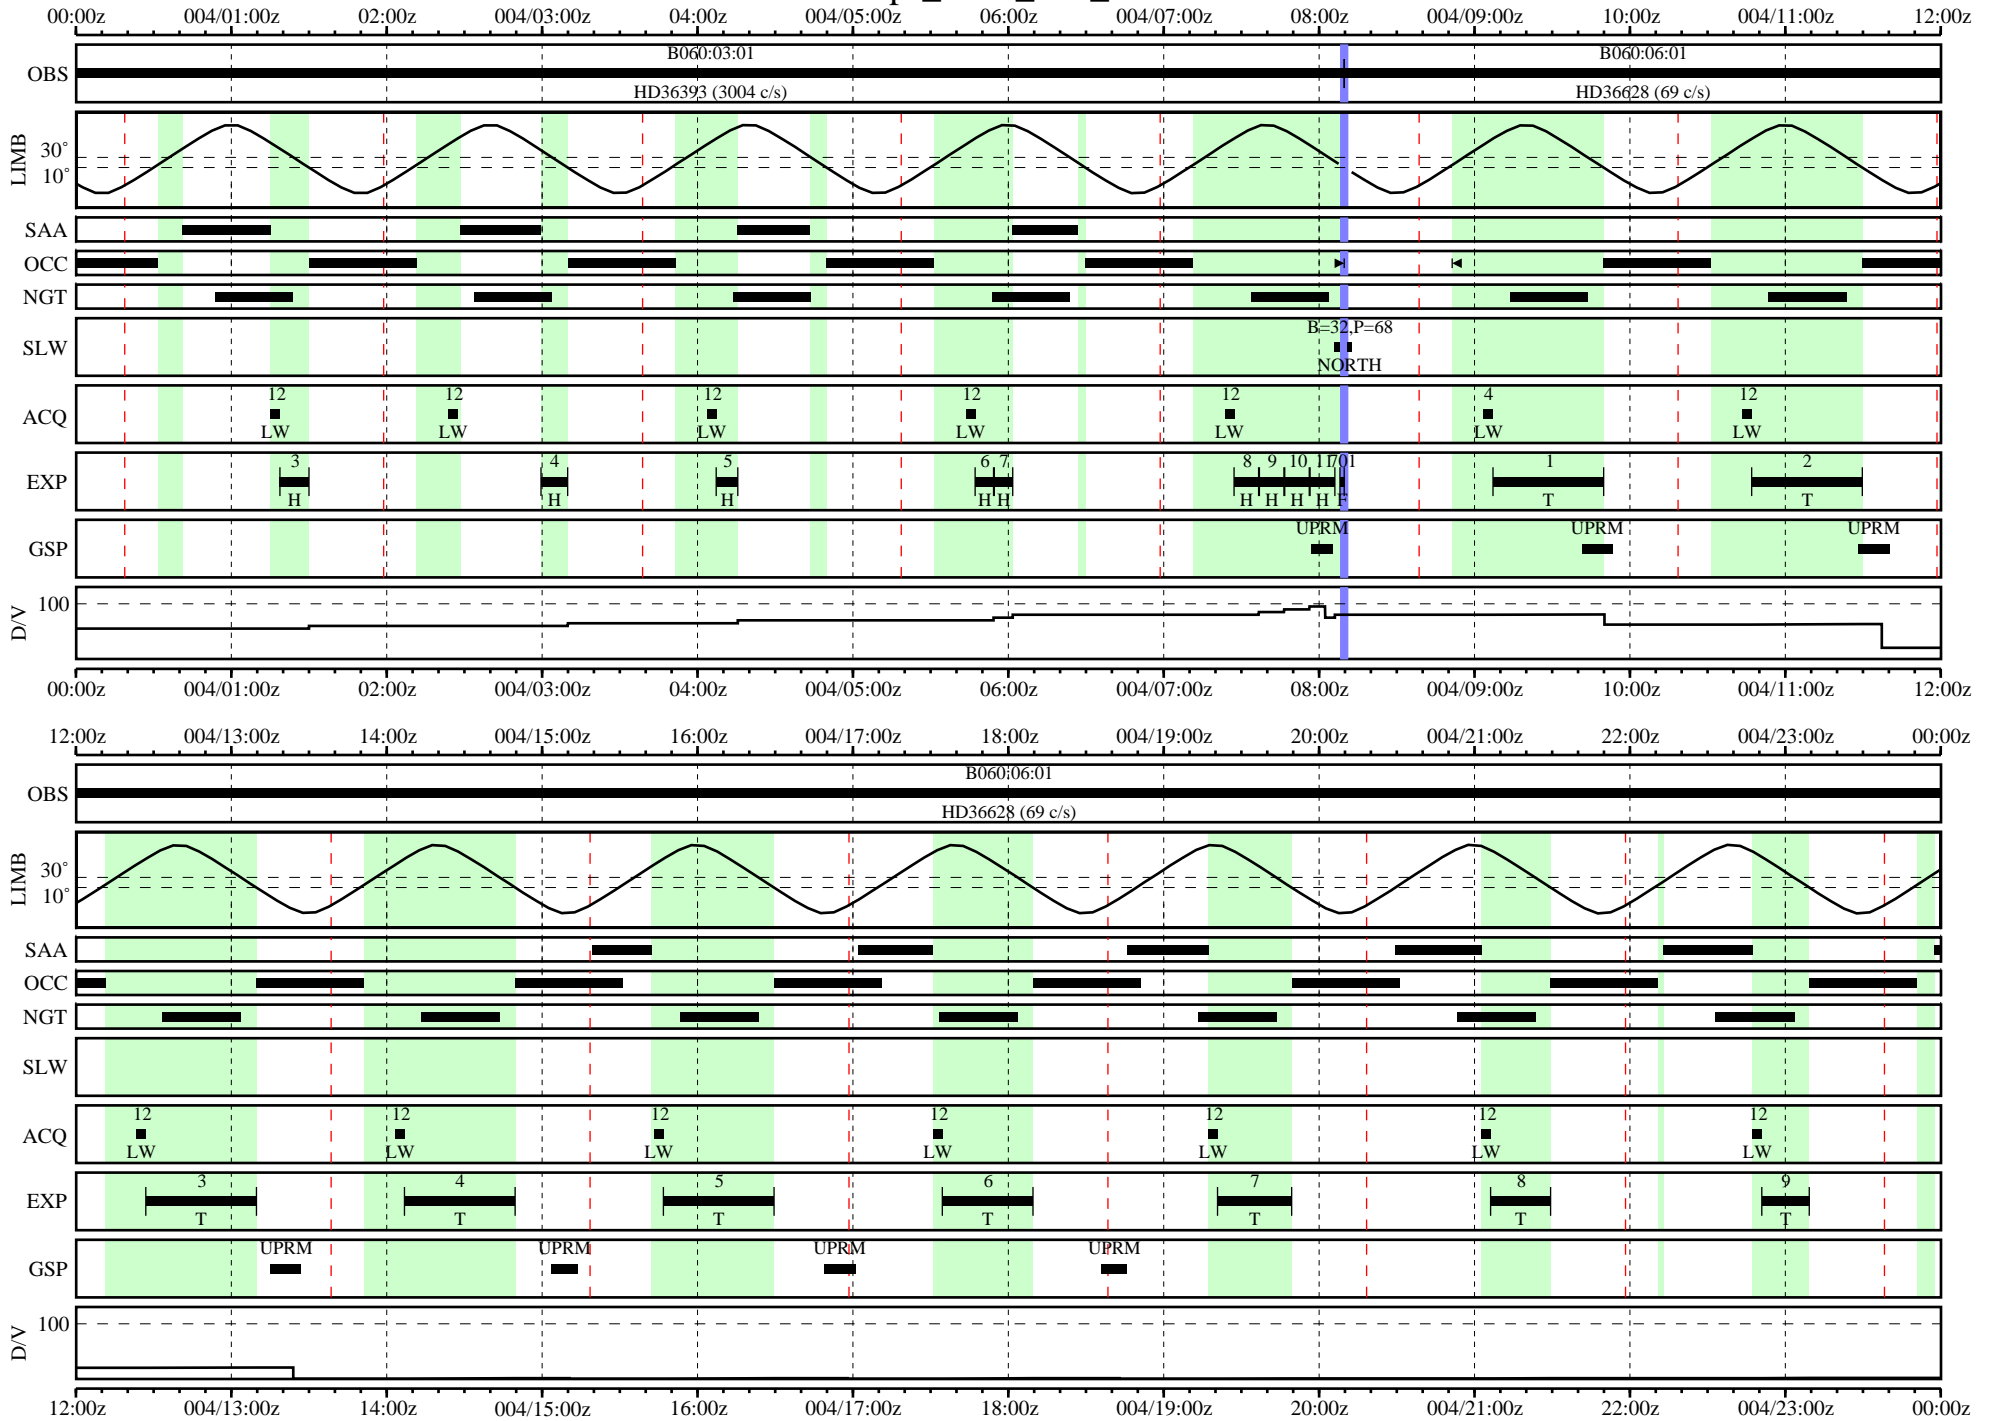

FUSE MPS Graphical Timeline

MPS236 - mps_2001_003_08060.001

FUSE MPS Graphical Timeline

MPS236 - mps_2001_003_08060.001

FUSE MPS Graphical Timeline

MPS236 - mps_2001_003_08060.001

FUSE MPS Graphical Timeline

MPS236 - mps_2001_003_08060.001